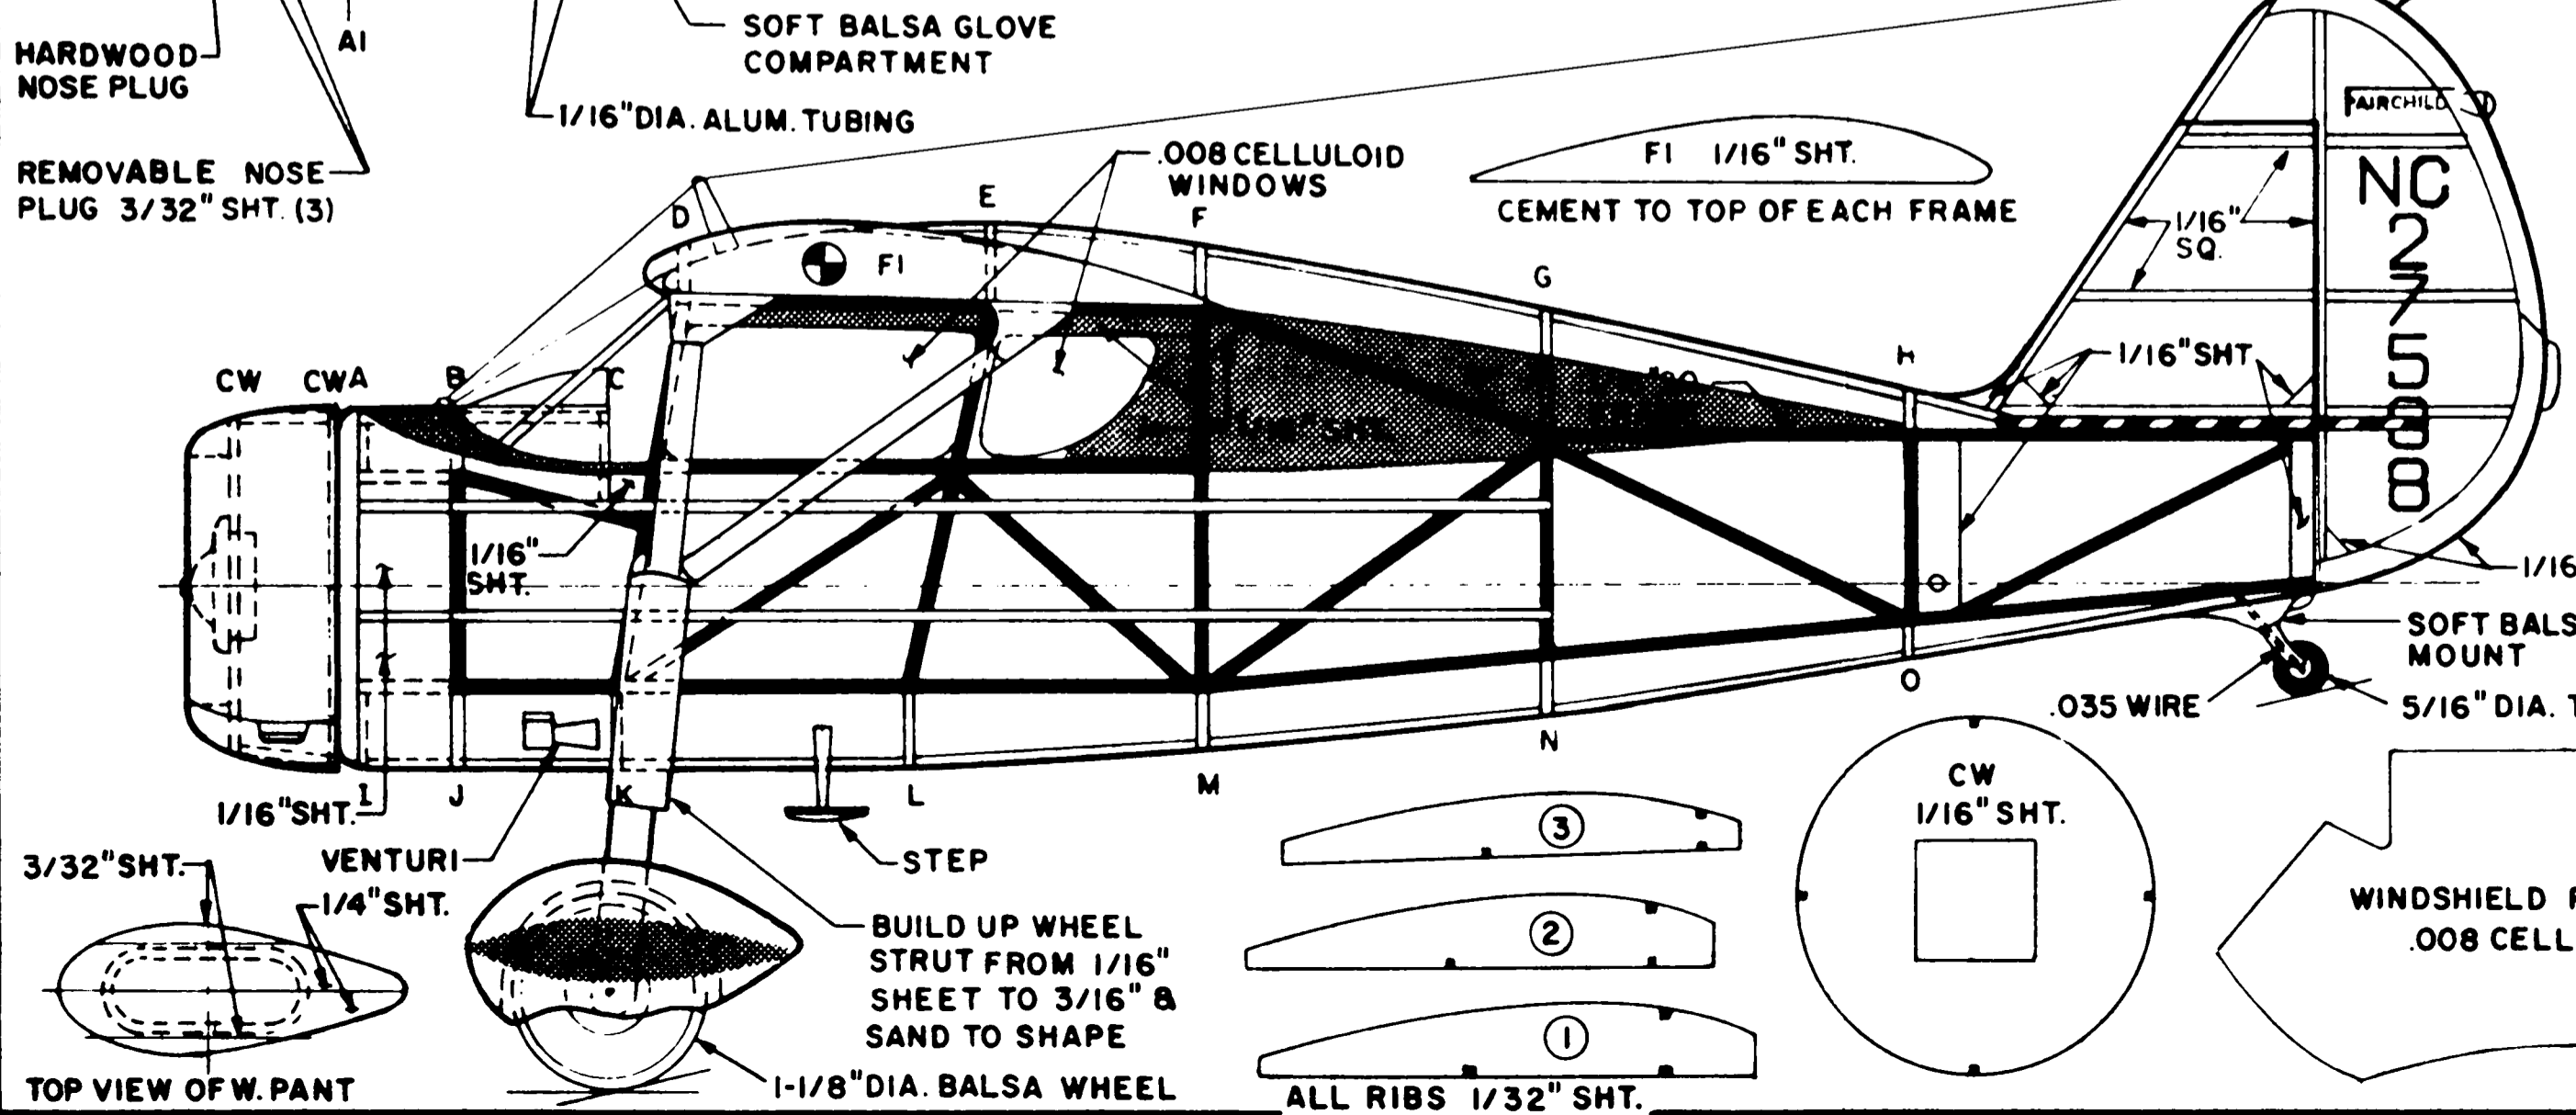

INK AILERON OUTLINE
STRUT LOCAT.
STRUT PLATFORM
1/16" SHEET Balsa

LICENSE CAN BE CUT FROM COLOR TISSUE, DECAL PAPER OR MONO-COTE

DIHEDRAL 5/8" UNDER EACH TIP

FAIRCHILD F24G

Modernistic Models

57 Varieties