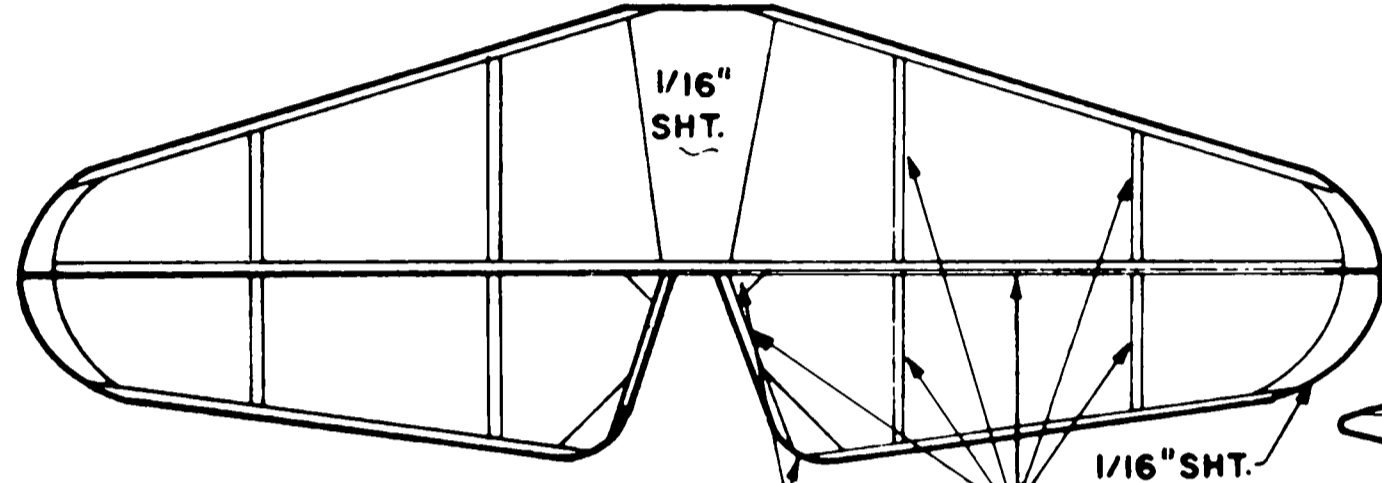

INK AILERON OUTLINE
STRUT LOCAT.
STRUT PLATFORM
1/16" SHEET Balsa

LICENSE CAN BE CUT FROM COLOR TISSUE, DECAL PAPER OR MONO-COTE

DIHEDRAL 5/8" UNDER EACH TIP

FAIRCHILD F24G

Modernistic Models

57 Varieties