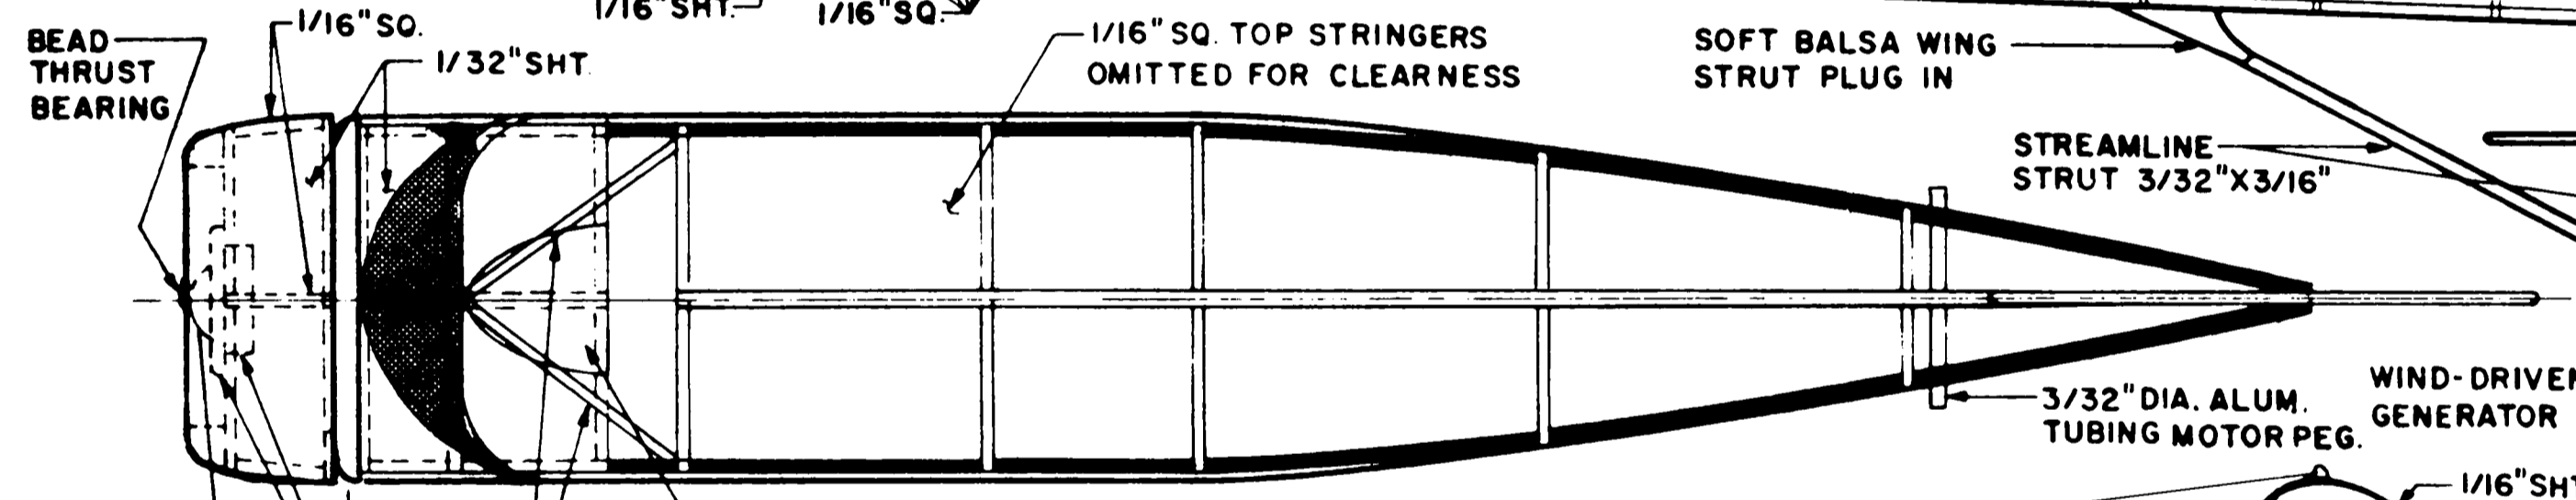

INK AILERON OUTLINE
STRUT LOCAT.
STRUT PLATFORM
1/16" SHEET Balsa

LICENSE CAN BE CUT FROM COLOR TISSUE, DECAL PAPER OR MONO-COTE

DIHEDRAL 5/8" UNDER EACH TIP

FAIRCHILD F24G

Modernistic Models

57 Varieties