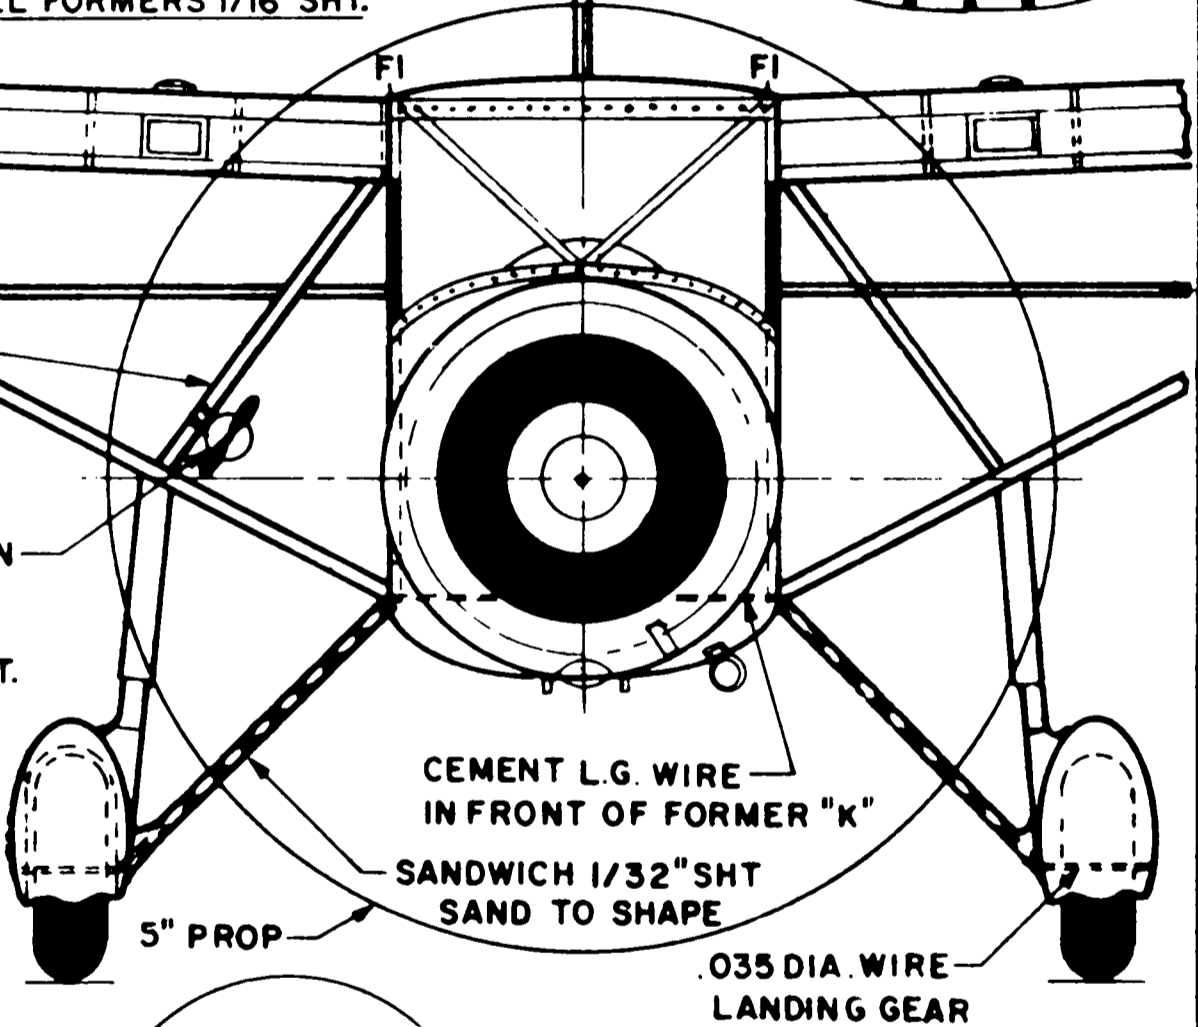

INK AILERON OUTLINE
STRUT LOCAT.
STRUT PLATFORM
1/16" SHEET Balsa

LICENSE CAN BE CUT FROM COLOR TISSUE, DECAL PAPER OR MONO-COTE

DIHEDRAL 5/8" UNDER EACH TIP

FAIRCHILD F24G

Modernistic Models

57 Varieties