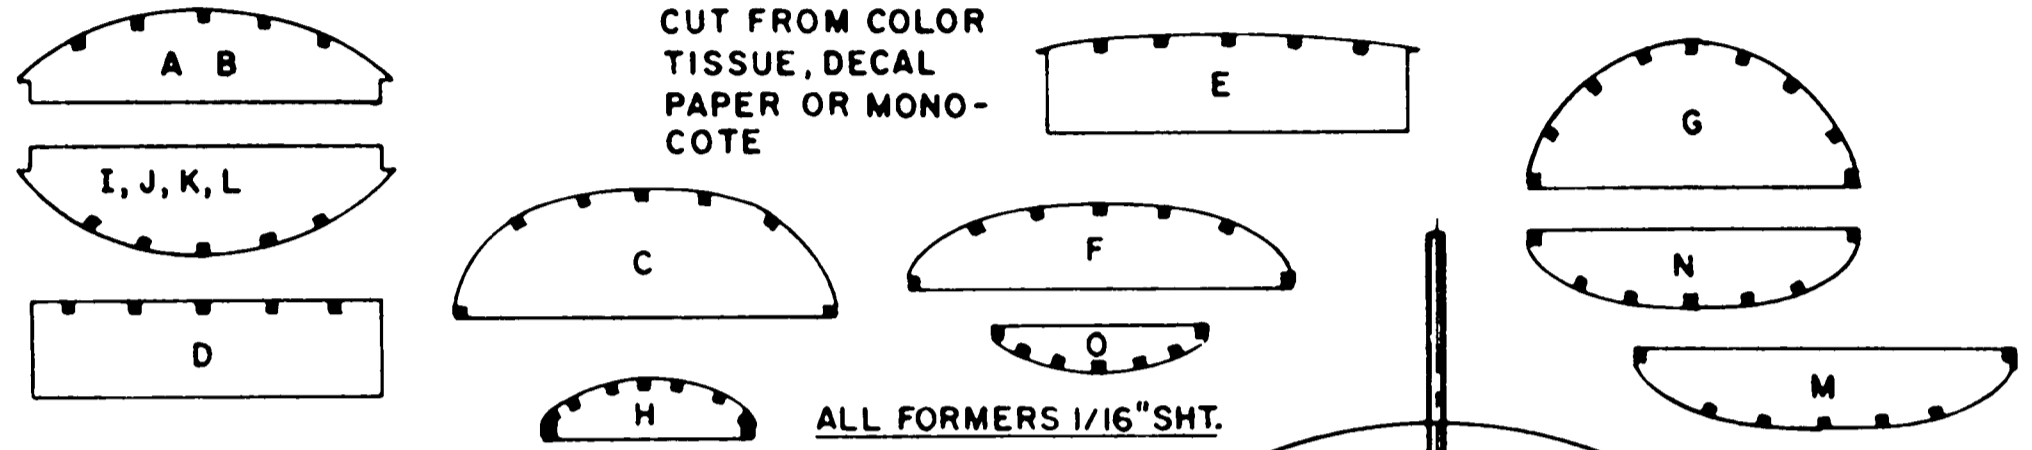

INK AILERON OUTLINE
STRUT LOCAT.
STRUT PLATFORM
1/16" SHEET Balsa

LICENSE CAN BE CUT FROM COLOR TISSUE, DECAL PAPER OR MONO-COTE

DIHEDRAL 5/8" UNDER EACH TIP

FAIRCHILD F24G

Modernistic Models

57 Varieties