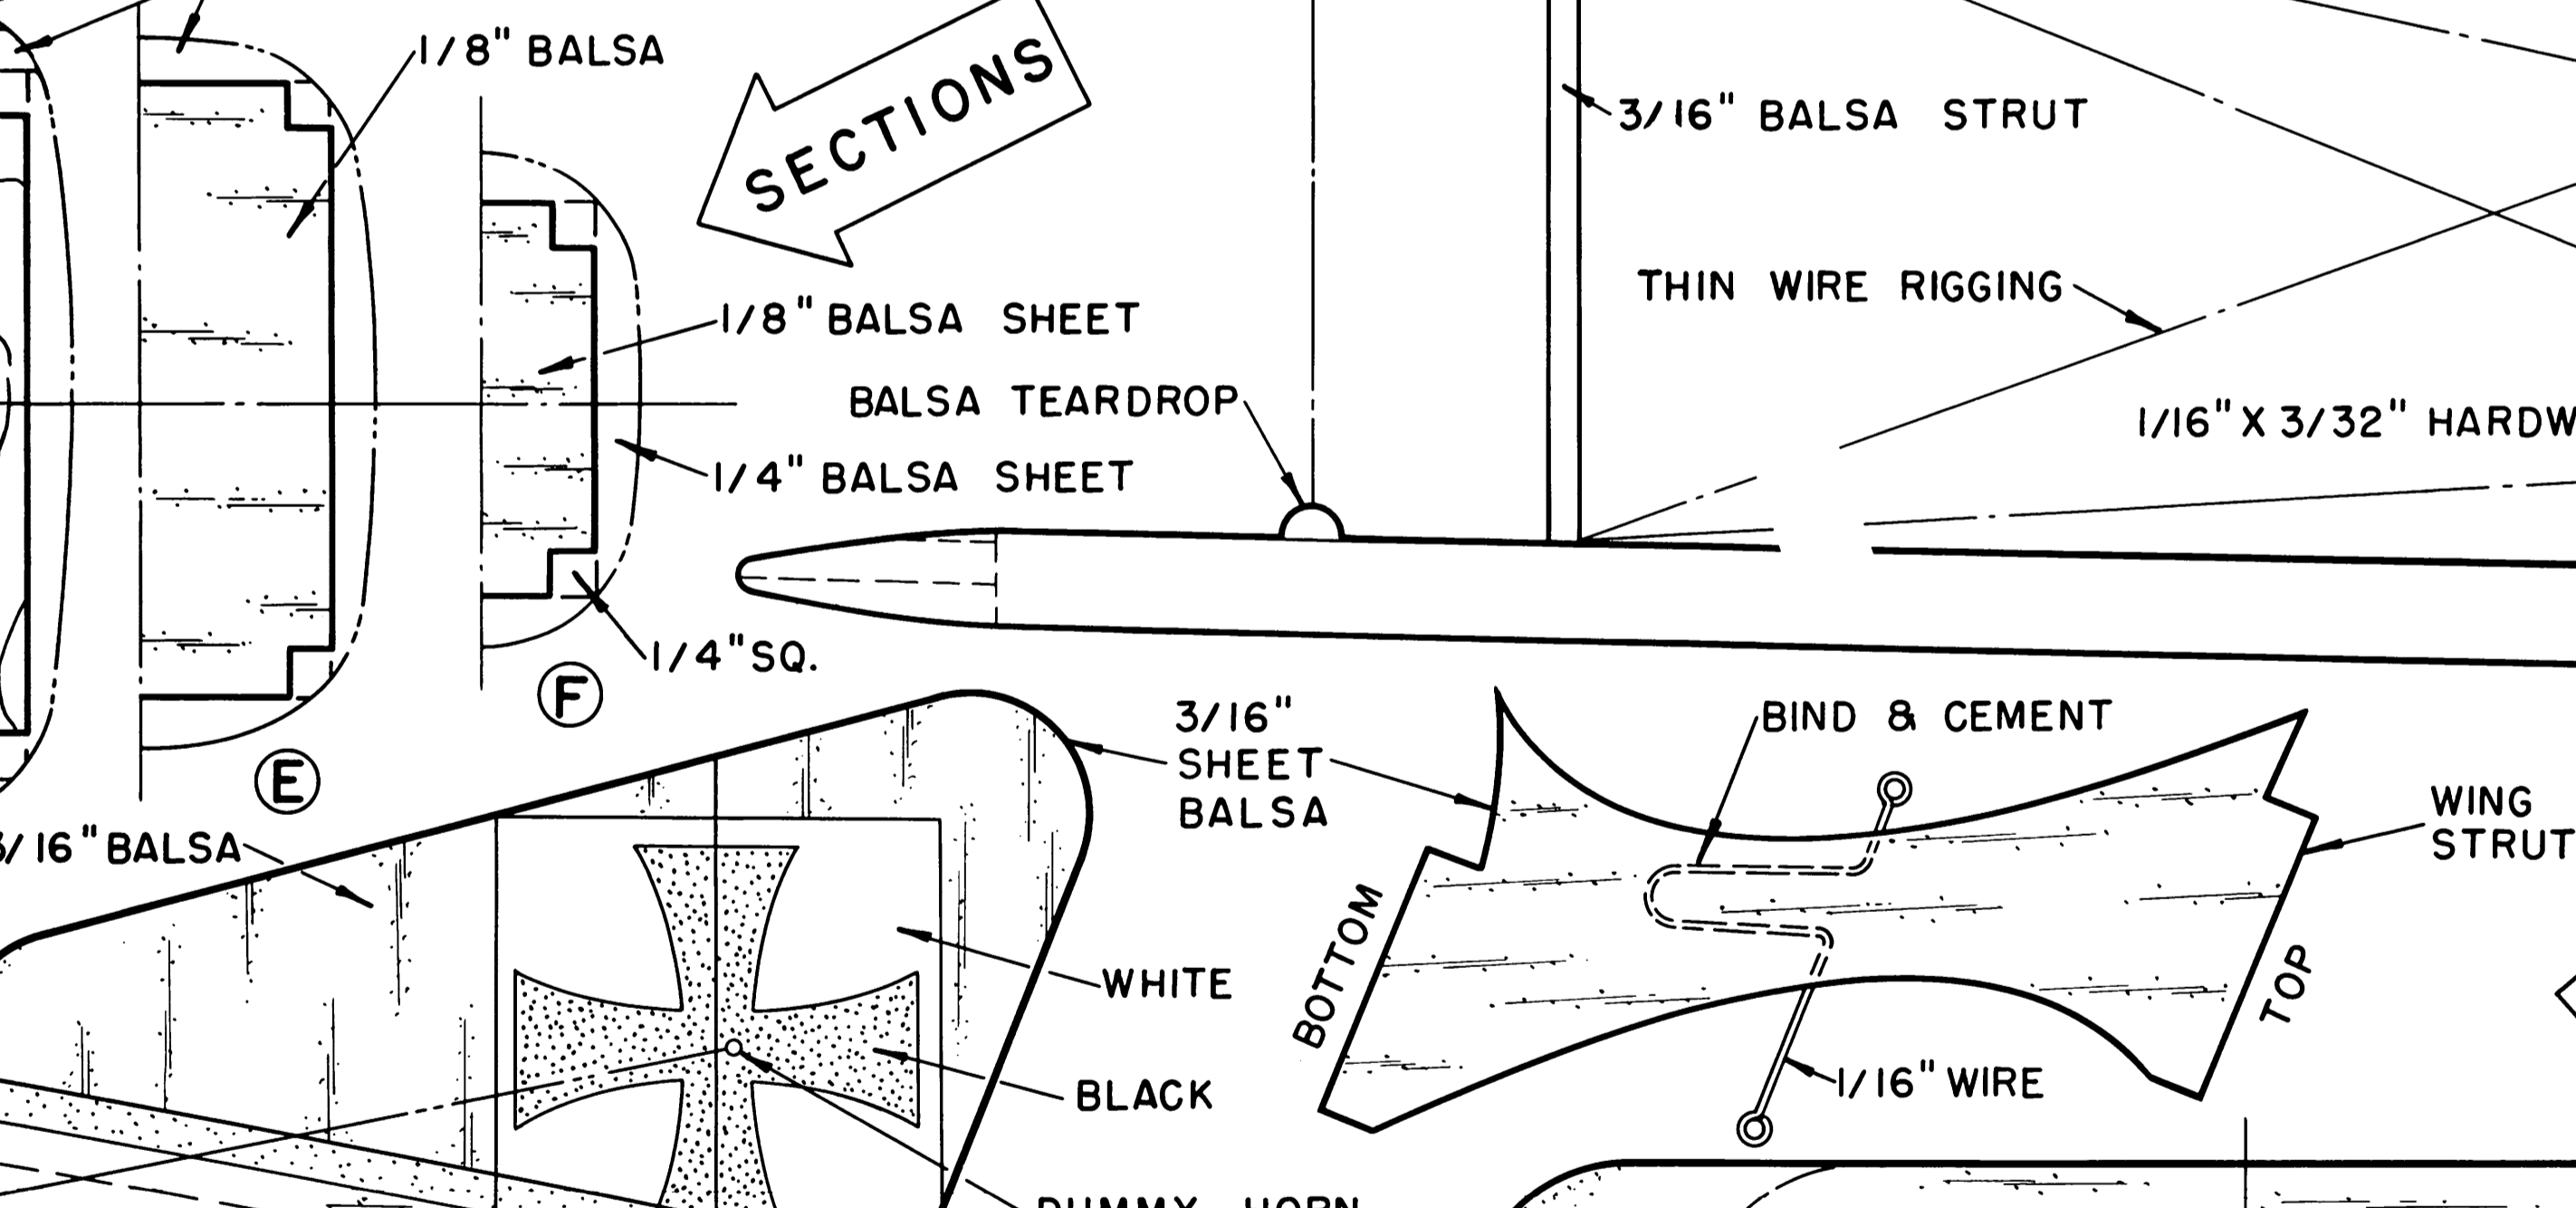

WINGS

AIRFOILS

FUSELAGE TOP

PROFILE

FRONT

ARMAMENT

EMPENNAGE

VON **Schleich** ROLAND C-II
Copyright 1962
The Dorré Mast Publications Inc.

NOTE: BOTH WINGS ARE IDENTICAL

MODEL SCALE IN INCHES
FULL SIZE SCALE IN FEET

GUNS ARE DARK GRAY
ENLARGED EMPENNAGE

1 CUT OUT FOR TEMPLATE

3/32" MUSIC WIRE REAR LANDING GEAR STRUT

UNCARVED SECTION

PANCAKE ENGINE