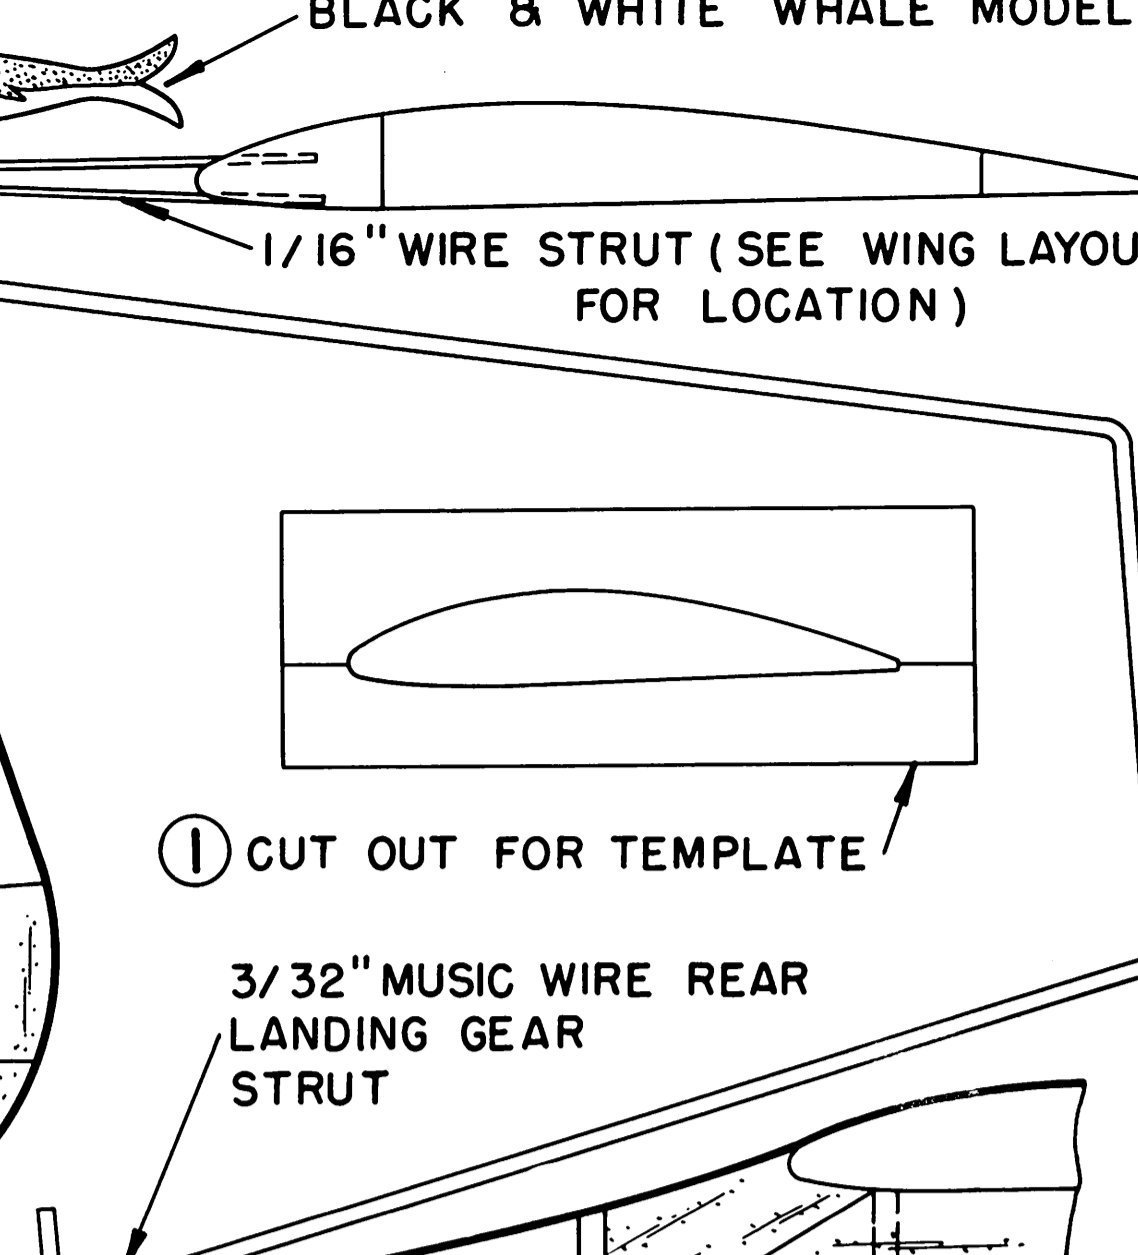

WINGS

AIRFOILS

FUSELAGE TOP

PROFILE

FRONT

ARMAMENT

EMPENNAGE

VON **Schleich** ROLAND C-II
Copyright 1962
The Dorré Mast Publications Inc.

NOTE: BOTH WINGS ARE IDENTICAL

MODEL SCALE IN INCHES
FULL SIZE SCALE IN FEET

GUNS ARE DARK GRAY
ENLARGED EMPENNAGE

1 CUT OUT FOR TEMPLATE

3/32" MUSIC WIRE REAR LANDING GEAR STRUT

UNCARVED SECTION

PANCAKE ENGINE

U/Control C-II Roland "Wahlfisch"

SECTIONS

WAM