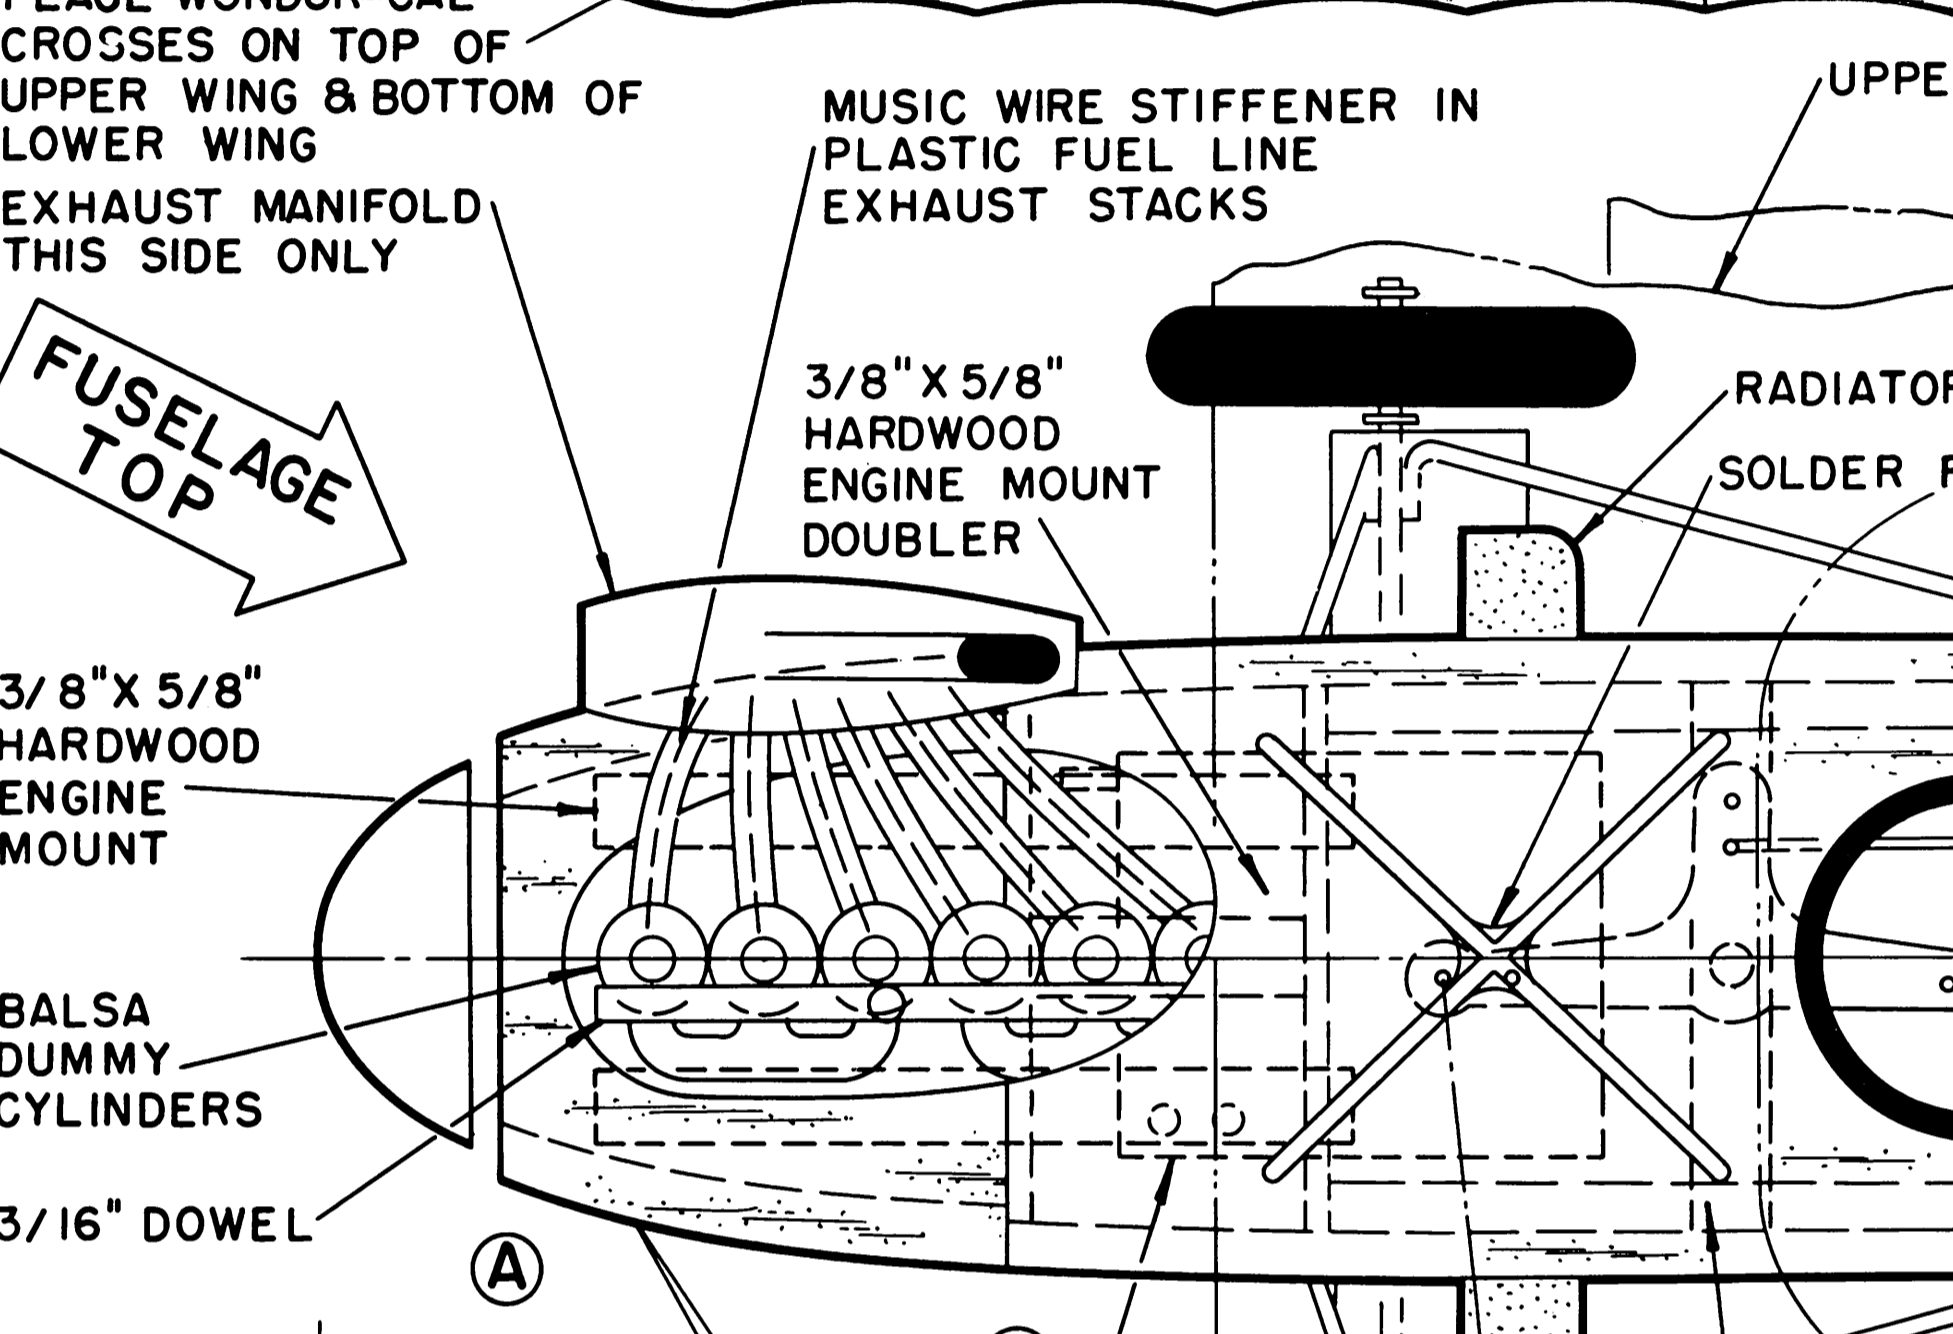

WINGS

AIRFOILS

FUSELAGE TOP

PROFILE

FRONT

ARMAMENT

EMPENNAGE

VON **Schleich** ROLAND C-II
Copyright 1962
The Dorré Mast Publications Inc.

NOTE: BOTH WINGS ARE IDENTICAL

MODEL SCALE IN INCHES
FULL SIZE SCALE IN FEET

GUNS ARE DARK GRAY
ENLARGED EMPENNAGE

1 CUT OUT FOR TEMPLATE

3/32" MUSIC WIRE REAR LANDING GEAR STRUT

UNCARVED SECTION

PANCAKE ENGINE

U/Control C-II Roland "Wahlfisch"

SECTIONS

WAM