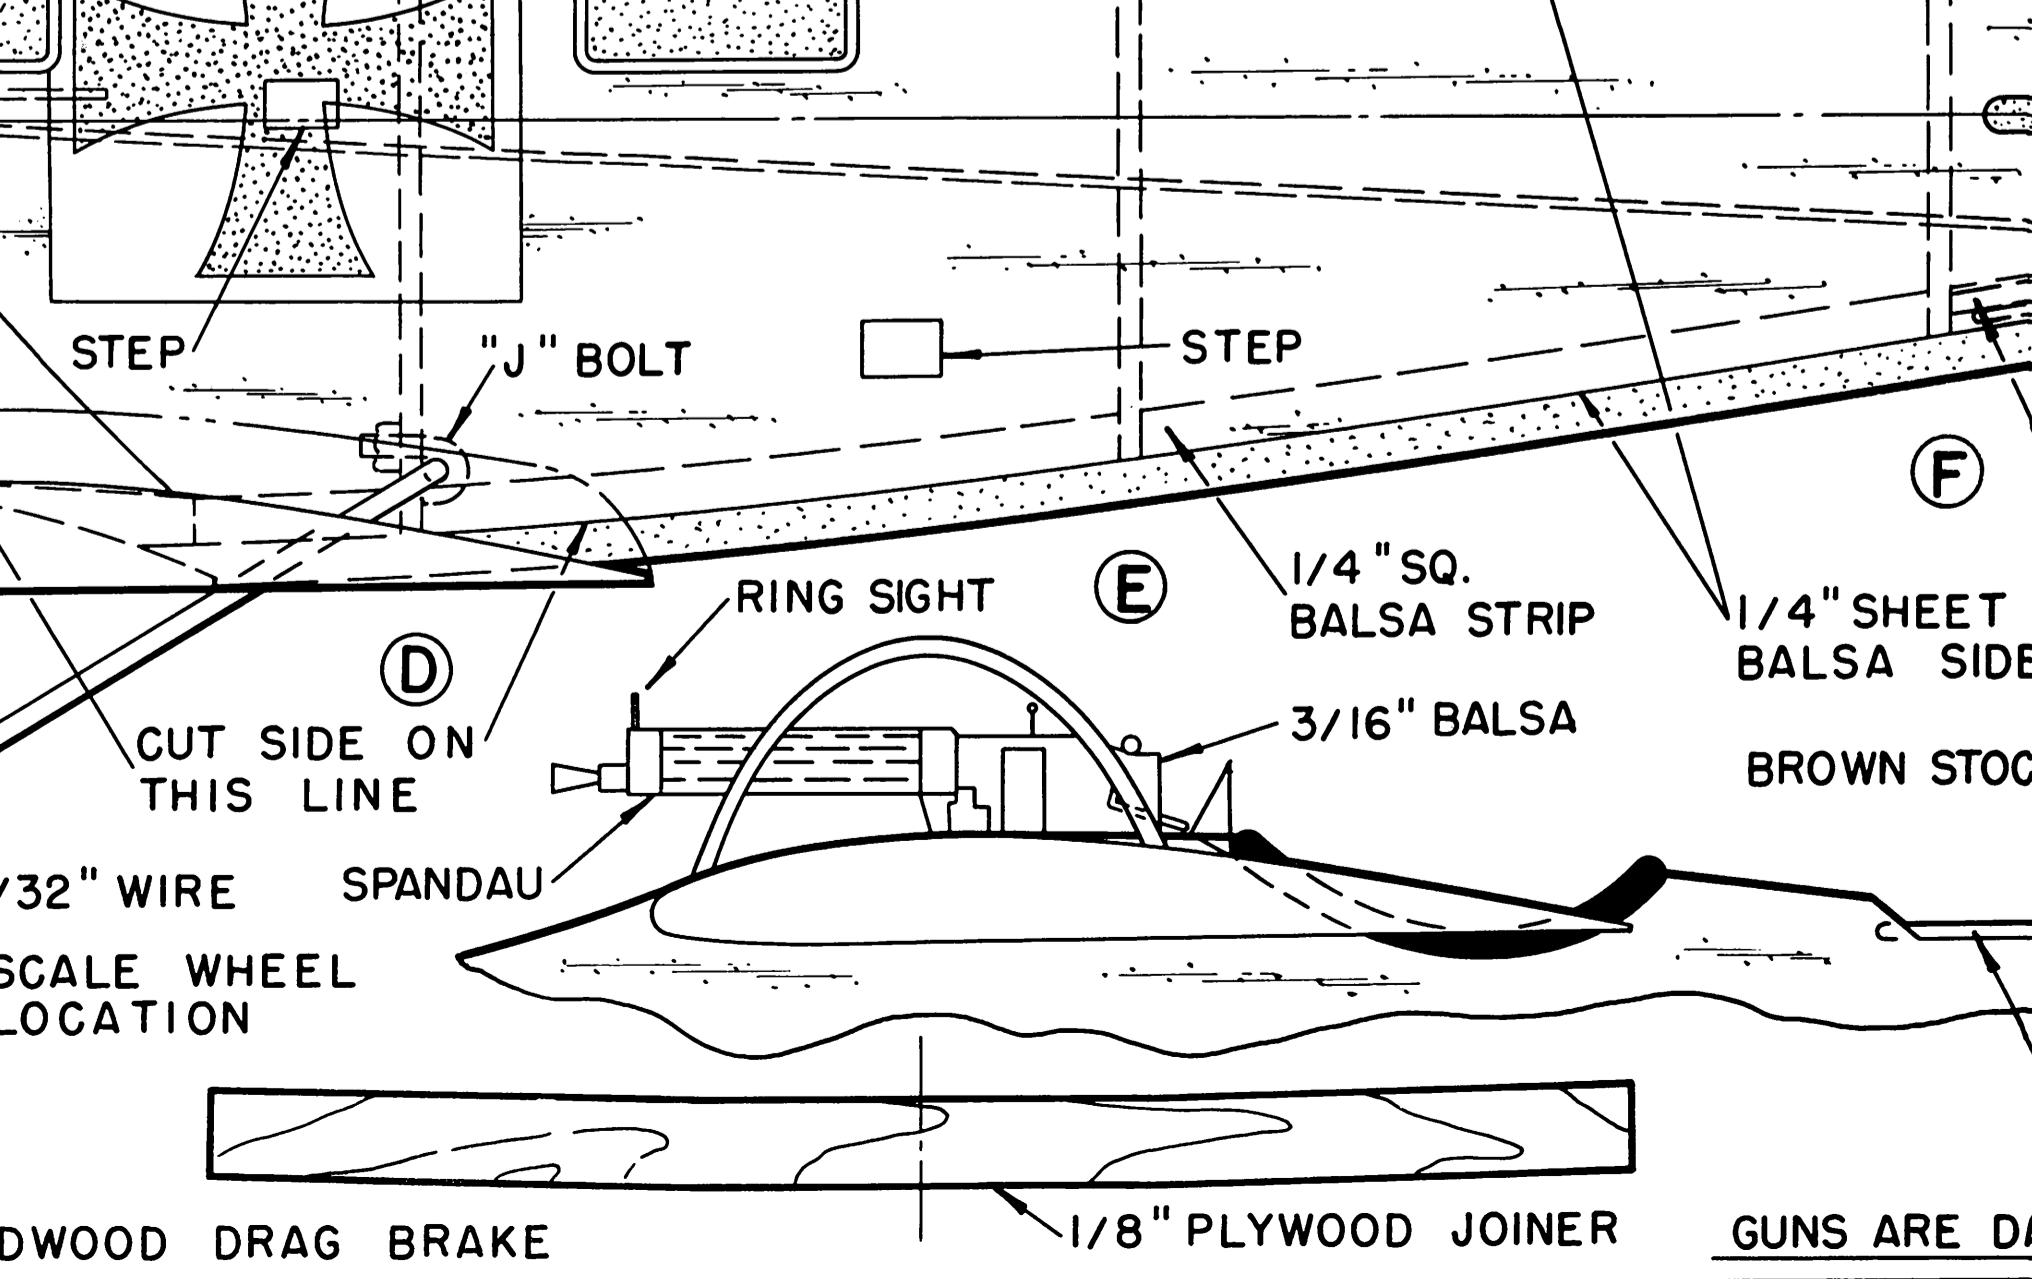

WINGS

AIRFOILS

FUSELAGE TOP

PROFILE

FRONT

ARMAMENT

EMPENNAGE

VON **Schleich** ROLAND C-II
Copyright 1962
The Dorré Mast Publications Inc.

NOTE: BOTH WINGS ARE IDENTICAL

MODEL SCALE IN INCHES
FULL SIZE SCALE IN FEET

GUNS ARE DARK GRAY
ENLARGED EMPENNAGE

1 CUT OUT FOR TEMPLATE

3/32" MUSIC WIRE REAR LANDING GEAR STRUT

UNCARVED SECTION

PANCAKE ENGINE

U/Control C-II Roland "Wahlfisch"

SECTIONS

WAM