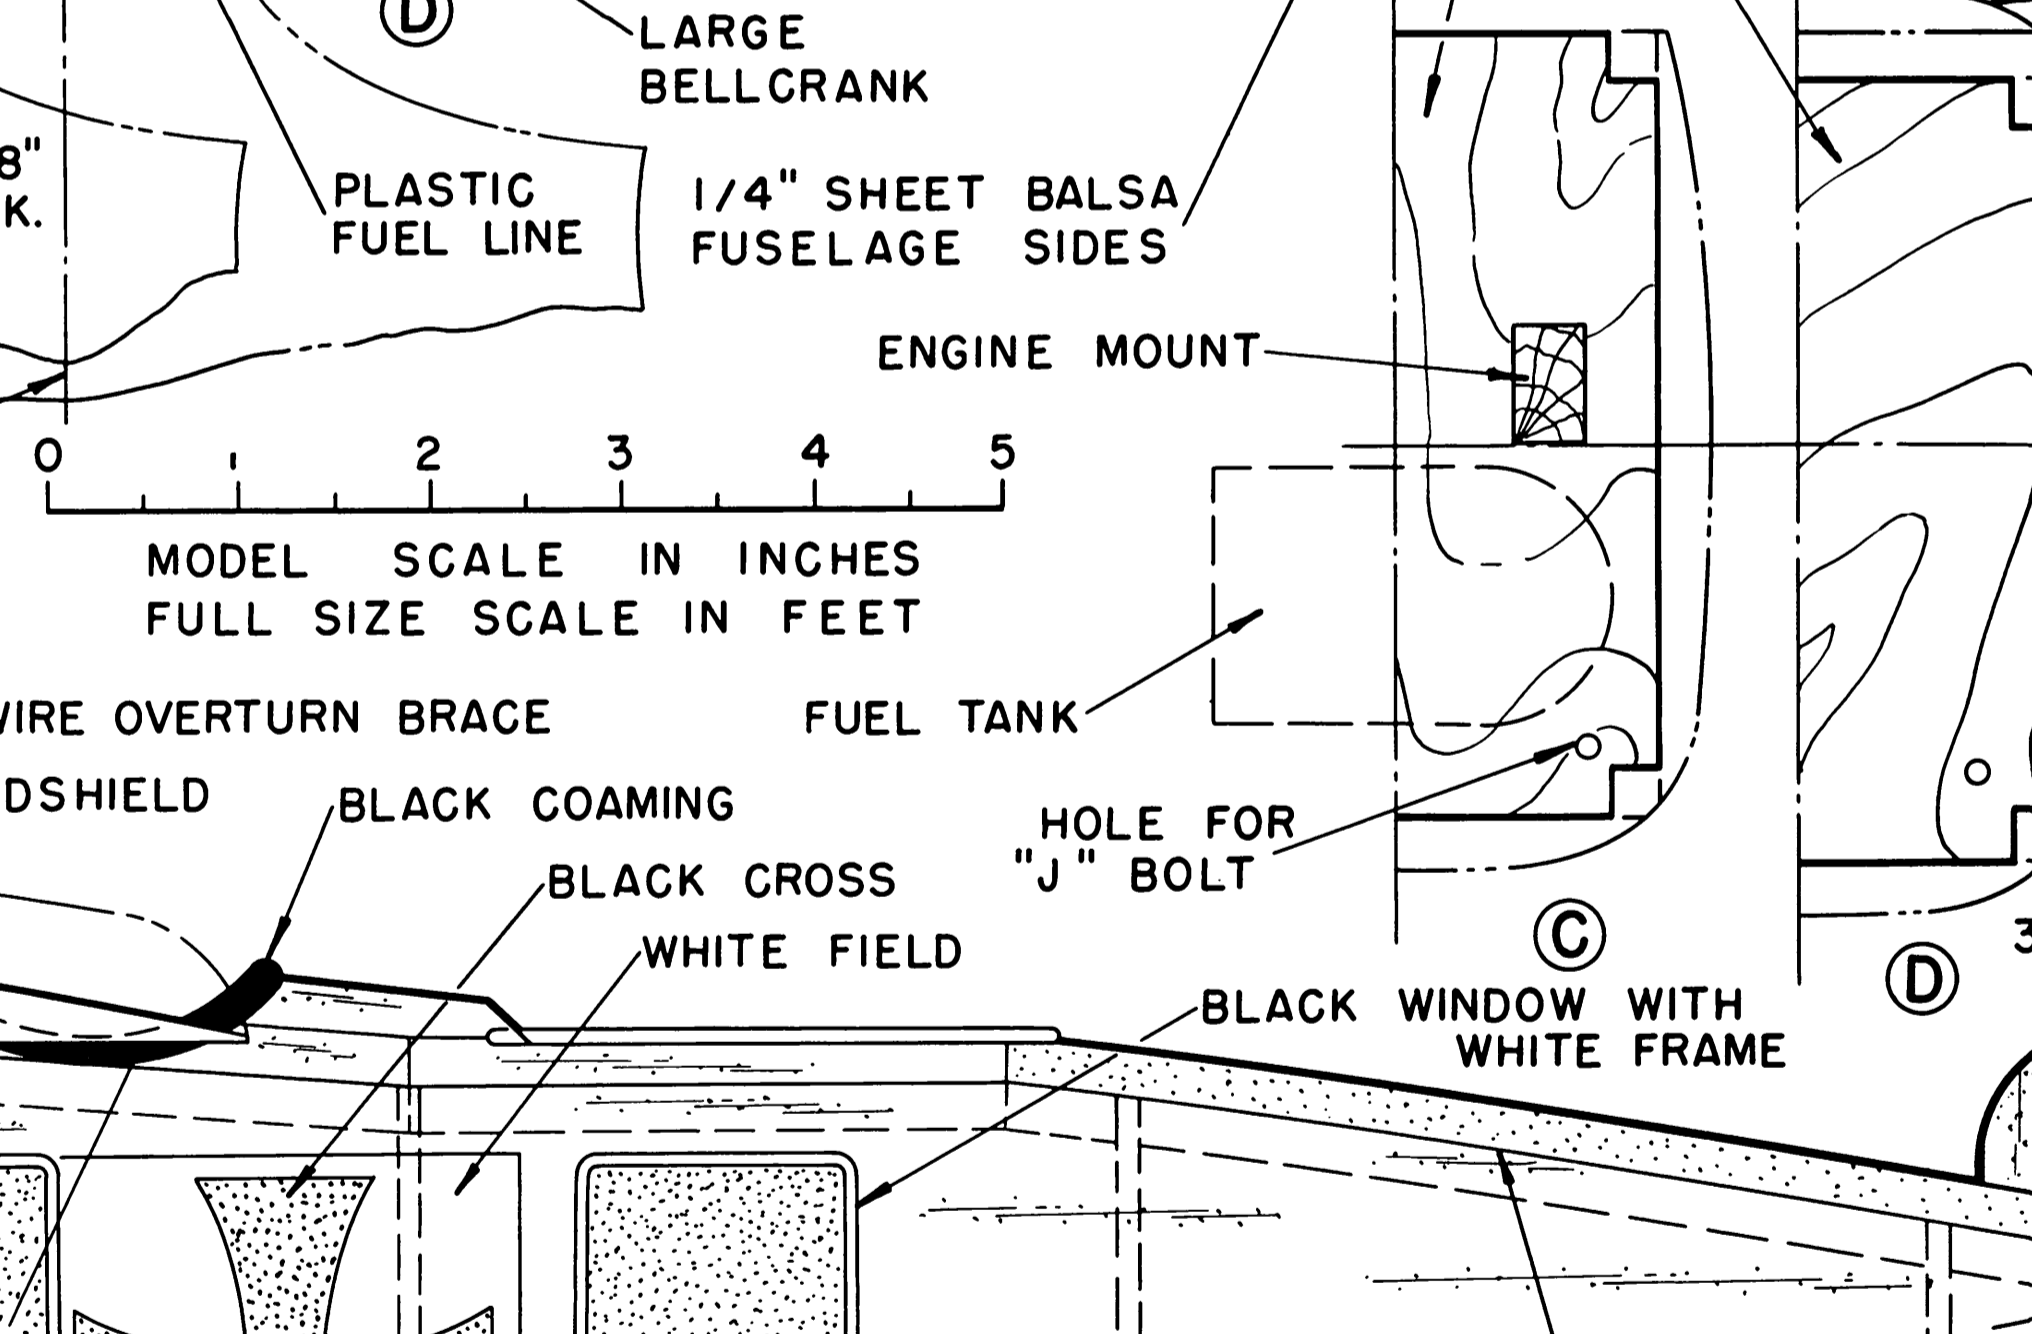

VON **Schleich** ROLAND C-II
Copyright 1962
The Dorré Mast Publications Inc.

NOTE: BOTH WINGS ARE IDENTICAL

MODEL SCALE IN INCHES
FULL SIZE SCALE IN FEET

GUNS ARE DARK GRAY
ENLARGED EMPENNAGE

1 CUT OUT FOR TEMPLATE

3/32" MUSIC WIRE REAR LANDING GEAR STRUT

UNCARVED SECTION

PANCAKE ENGINE

U/Control C-II Roland "Wahlfisch"

SECTIONS

WAM