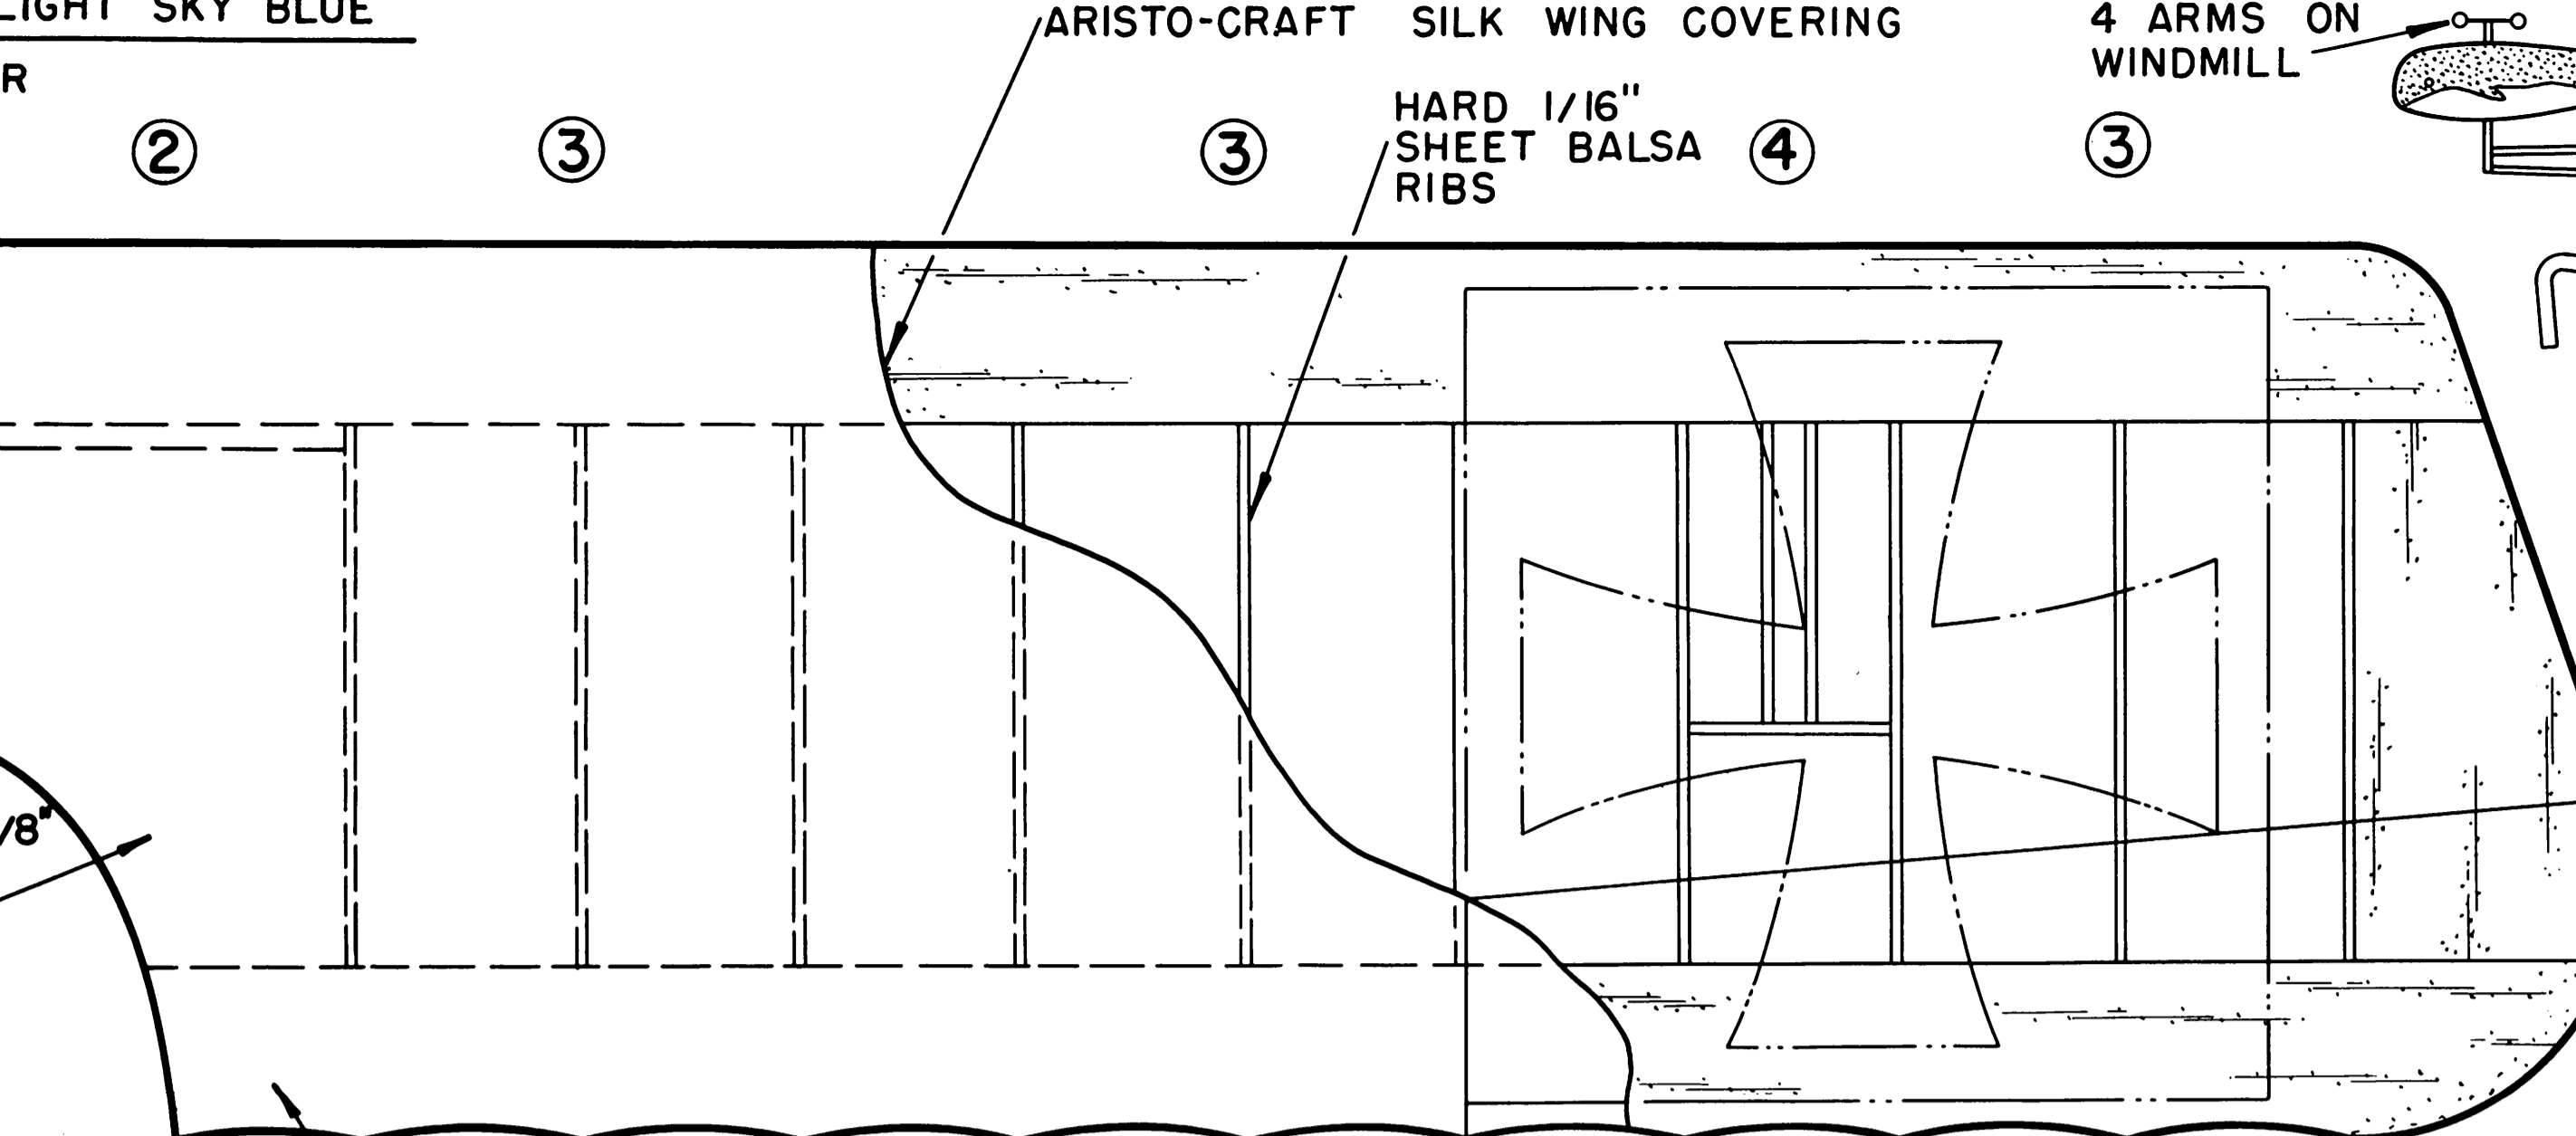

WINGS

AIRFOILS

FUSELAGE TOP

PROFILE

FRONT

ARMAMENT

EMPENNAGE

VON **Schleich** ROLAND C-II
Copyright 1962
The Dorré Mast Publications Inc.

NOTE: BOTH WINGS ARE IDENTICAL

MODEL SCALE IN INCHES
FULL SIZE SCALE IN FEET

GUNS ARE DARK GRAY
ENLARGED EMPENNAGE

1 CUT OUT FOR TEMPLATE

3/32" MUSIC WIRE REAR LANDING GEAR STRUT

UNCARVED SECTION

PANCAKE ENGINE