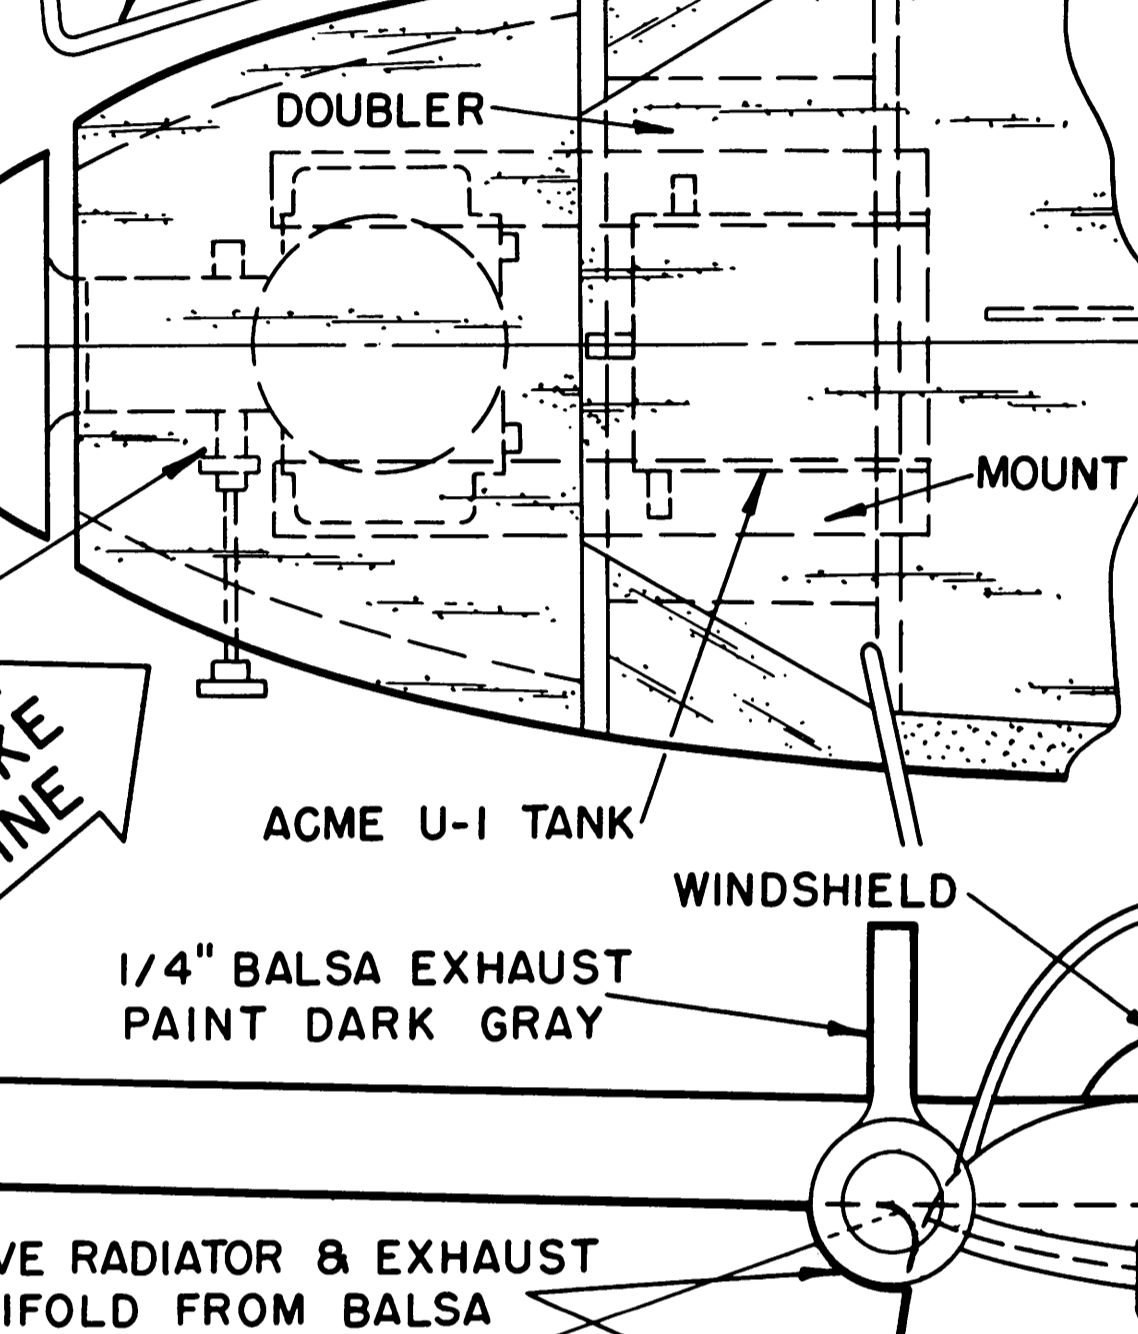

WINGS

AIRFOILS

FUSELAGE TOP

PROFILE

FRONT

ARMAMENT

EMPENNAGE

VON **Schleich** ROLAND C-II
Copyright 1962
The Dorré Mast Publications Inc.

NOTE: BOTH WINGS ARE IDENTICAL

MODEL SCALE IN INCHES
FULL SIZE SCALE IN FEET

GUNS ARE DARK GRAY
ENLARGED EMPENNAGE

1 CUT OUT FOR TEMPLATE

3/32" MUSIC WIRE REAR LANDING GEAR STRUT

UNCARVED SECTION

PANCAKE ENGINE