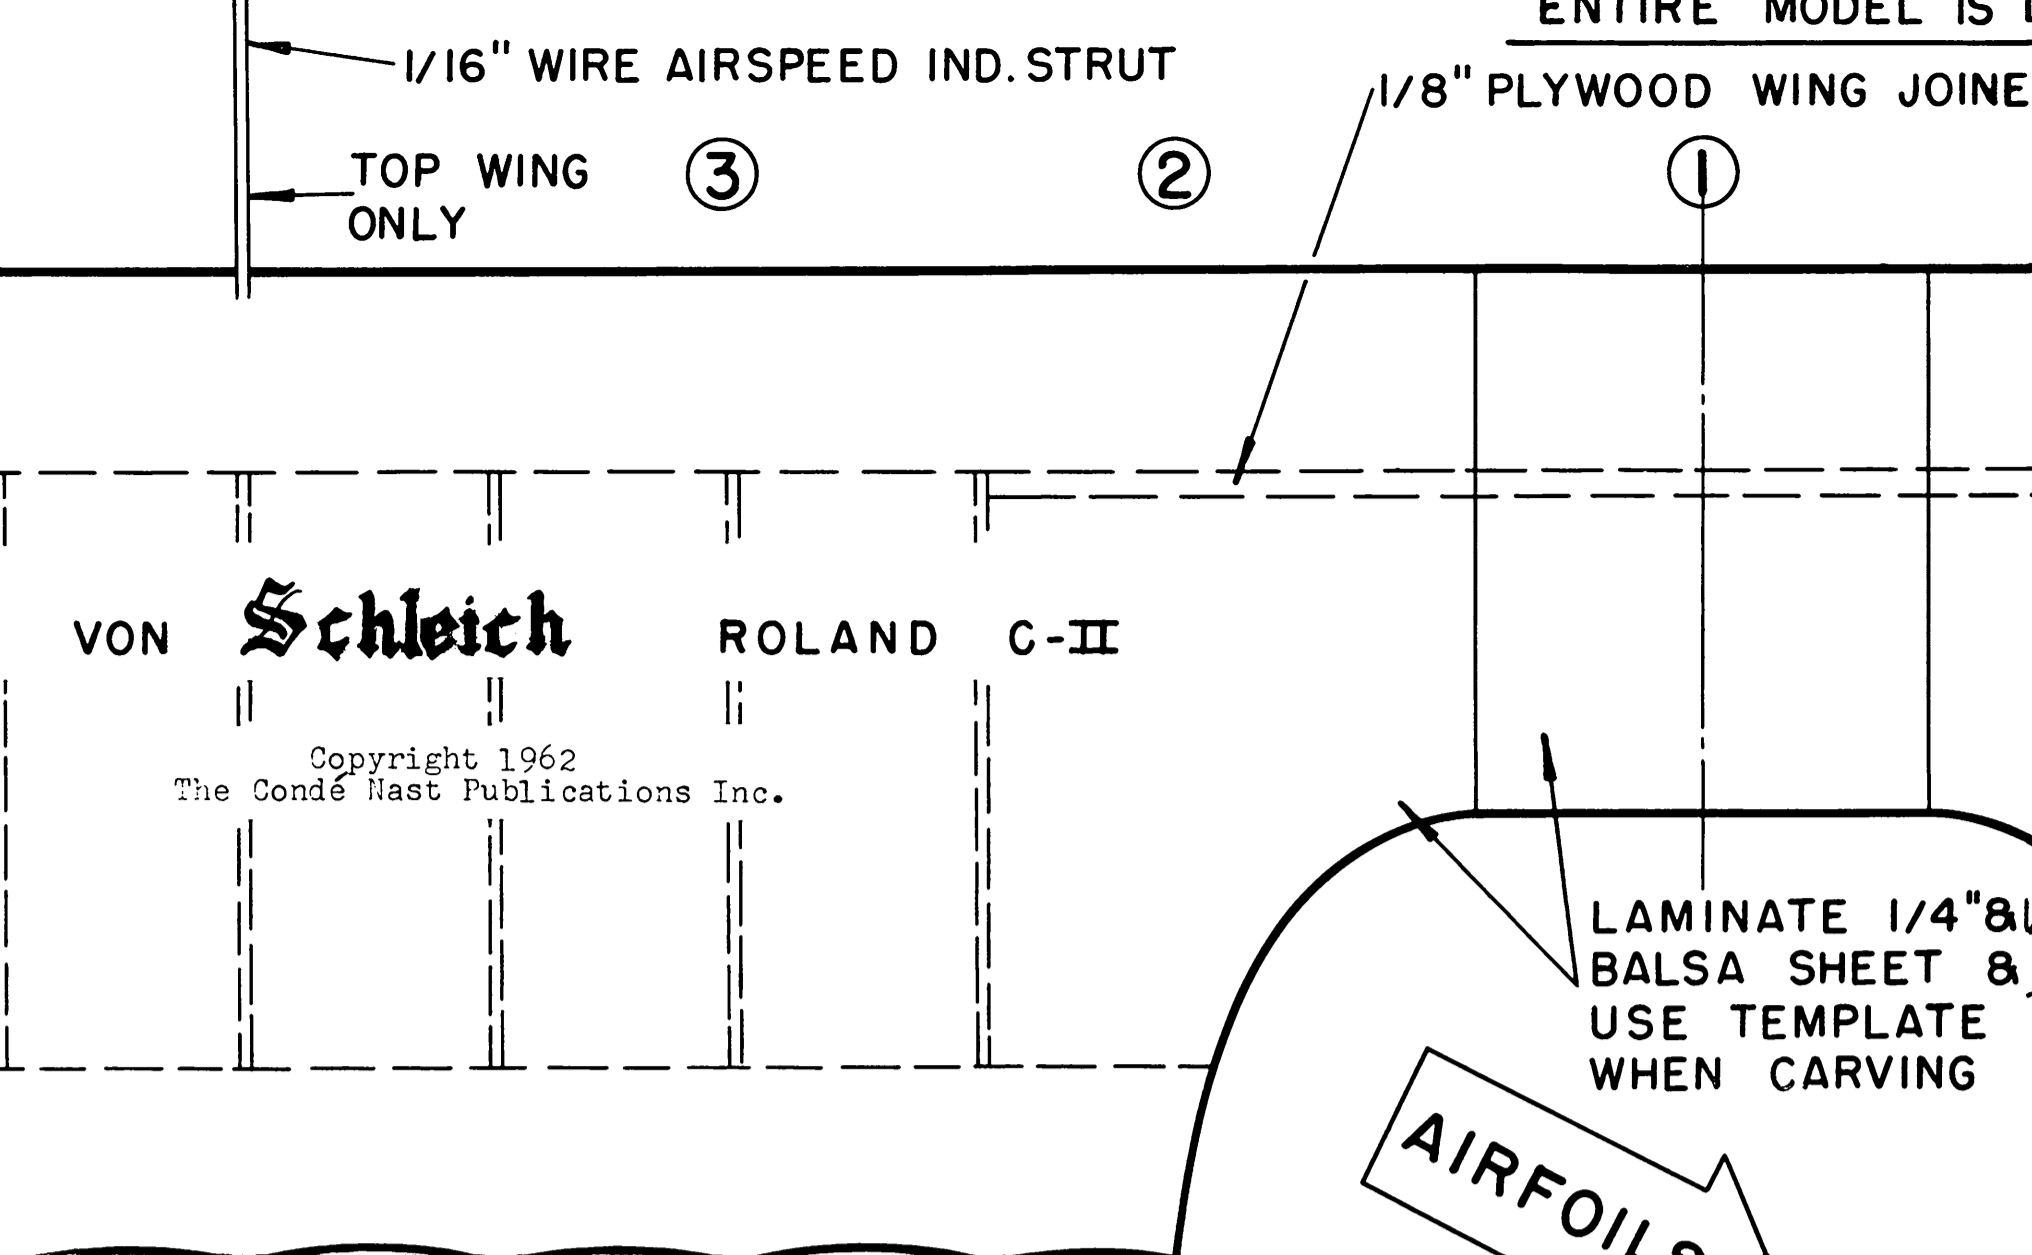

WINGS

AIRFOILS

FUSELAGE TOP

PROFILE

FRONT

ARMAMENT

EMPENNAGE

VON **Schleich** ROLAND C-II
Copyright 1962
The Dorré Mast Publications Inc.

NOTE: BOTH WINGS ARE IDENTICAL

MODEL SCALE IN INCHES
FULL SIZE SCALE IN FEET

GUNS ARE DARK GRAY
ENLARGED EMPENNAGE

1 CUT OUT FOR TEMPLATE

3/32" MUSIC WIRE REAR LANDING GEAR STRUT

UNCARVED SECTION

PANCAKE ENGINE