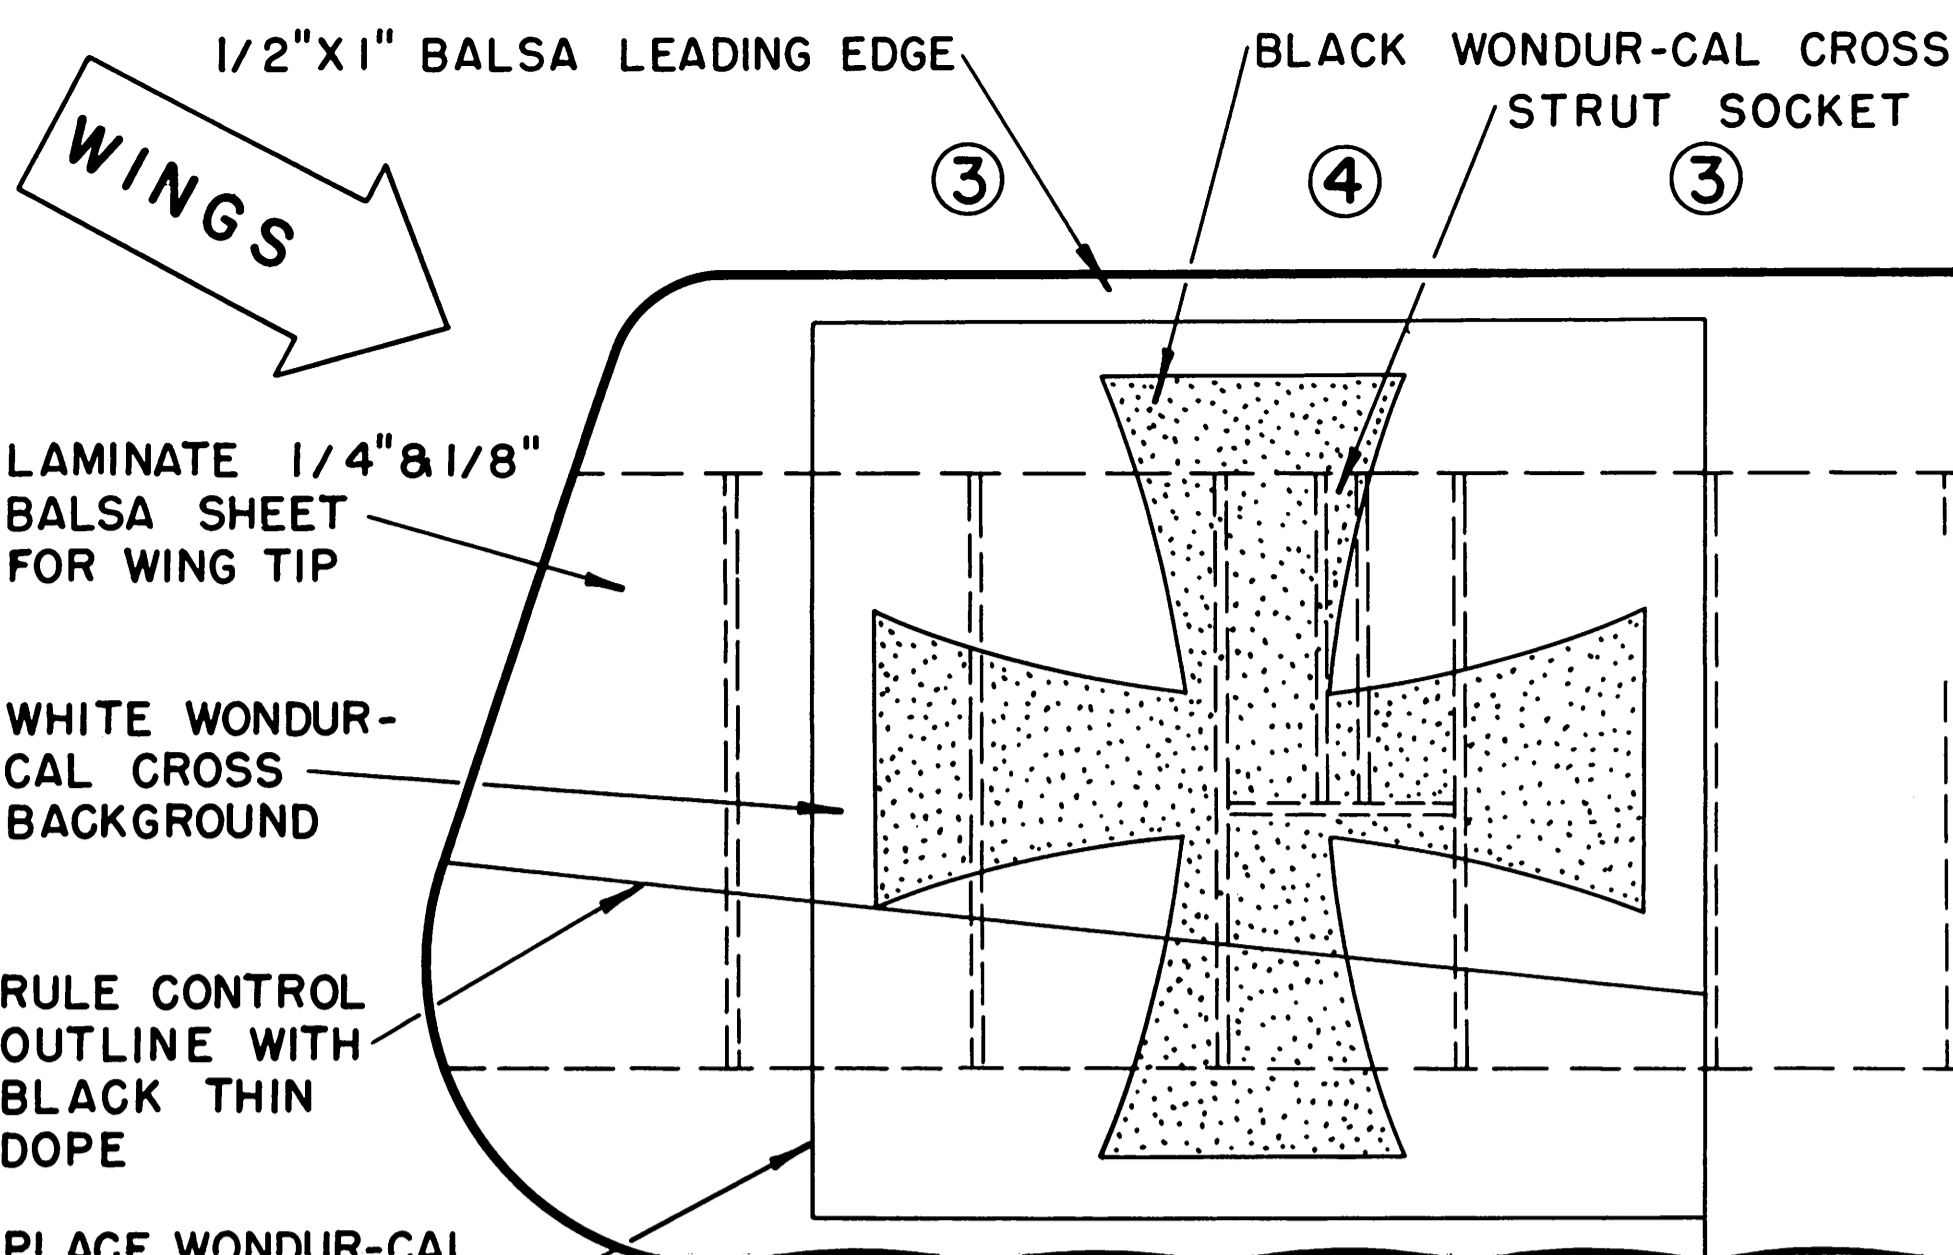

WINGS

AIRFOILS

FUSELAGE TOP

PROFILE

FRONT

ARMAMENT

EMPENNAGE

VON **Schleich** ROLAND C-II
Copyright 1962
The Dorré Mast Publications Inc.

NOTE: BOTH WINGS ARE IDENTICAL

MODEL SCALE IN INCHES
FULL SIZE SCALE IN FEET

GUNS ARE DARK GRAY
ENLARGED EMPENNAGE

1 CUT OUT FOR TEMPLATE

3/32" MUSIC WIRE REAR LANDING GEAR STRUT

UNCARVED SECTION

PANCAKE ENGINE