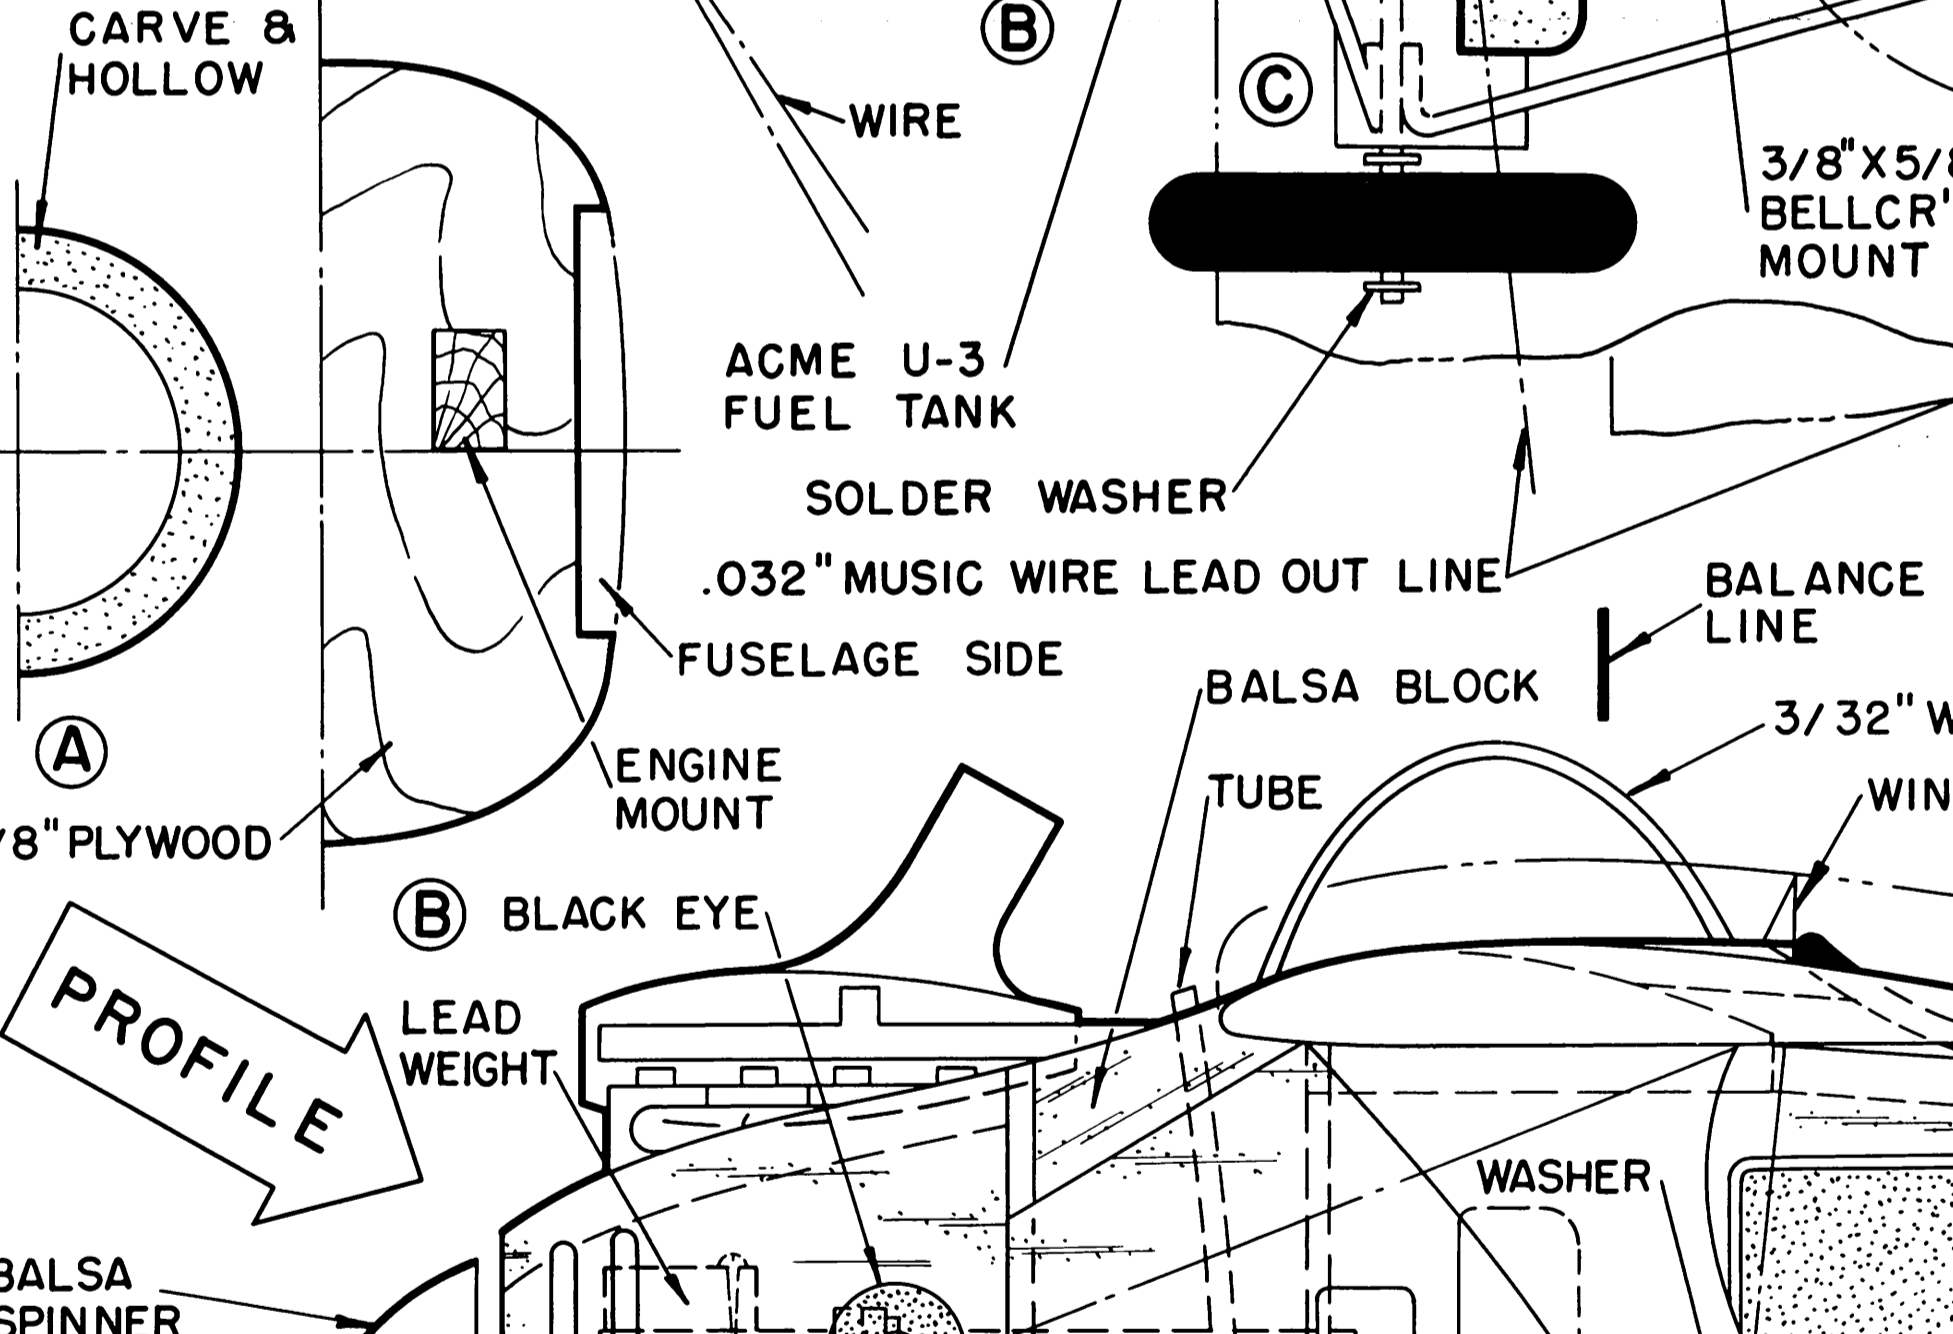

VON **Schleich** ROLAND C-II
Copyright 1962
The Dorré Mast Publications Inc.

NOTE: BOTH WINGS ARE IDENTICAL

MODEL SCALE IN INCHES
FULL SIZE SCALE IN FEET

GUNS ARE DARK GRAY
ENLARGED EMPENNAGE

1 CUT OUT FOR TEMPLATE

3/32" MUSIC WIRE REAR LANDING GEAR STRUT

UNCARVED SECTION

PANCAKE ENGINE

U/Control C-II Roland "Wahlfisch"

SECTIONS

WAM