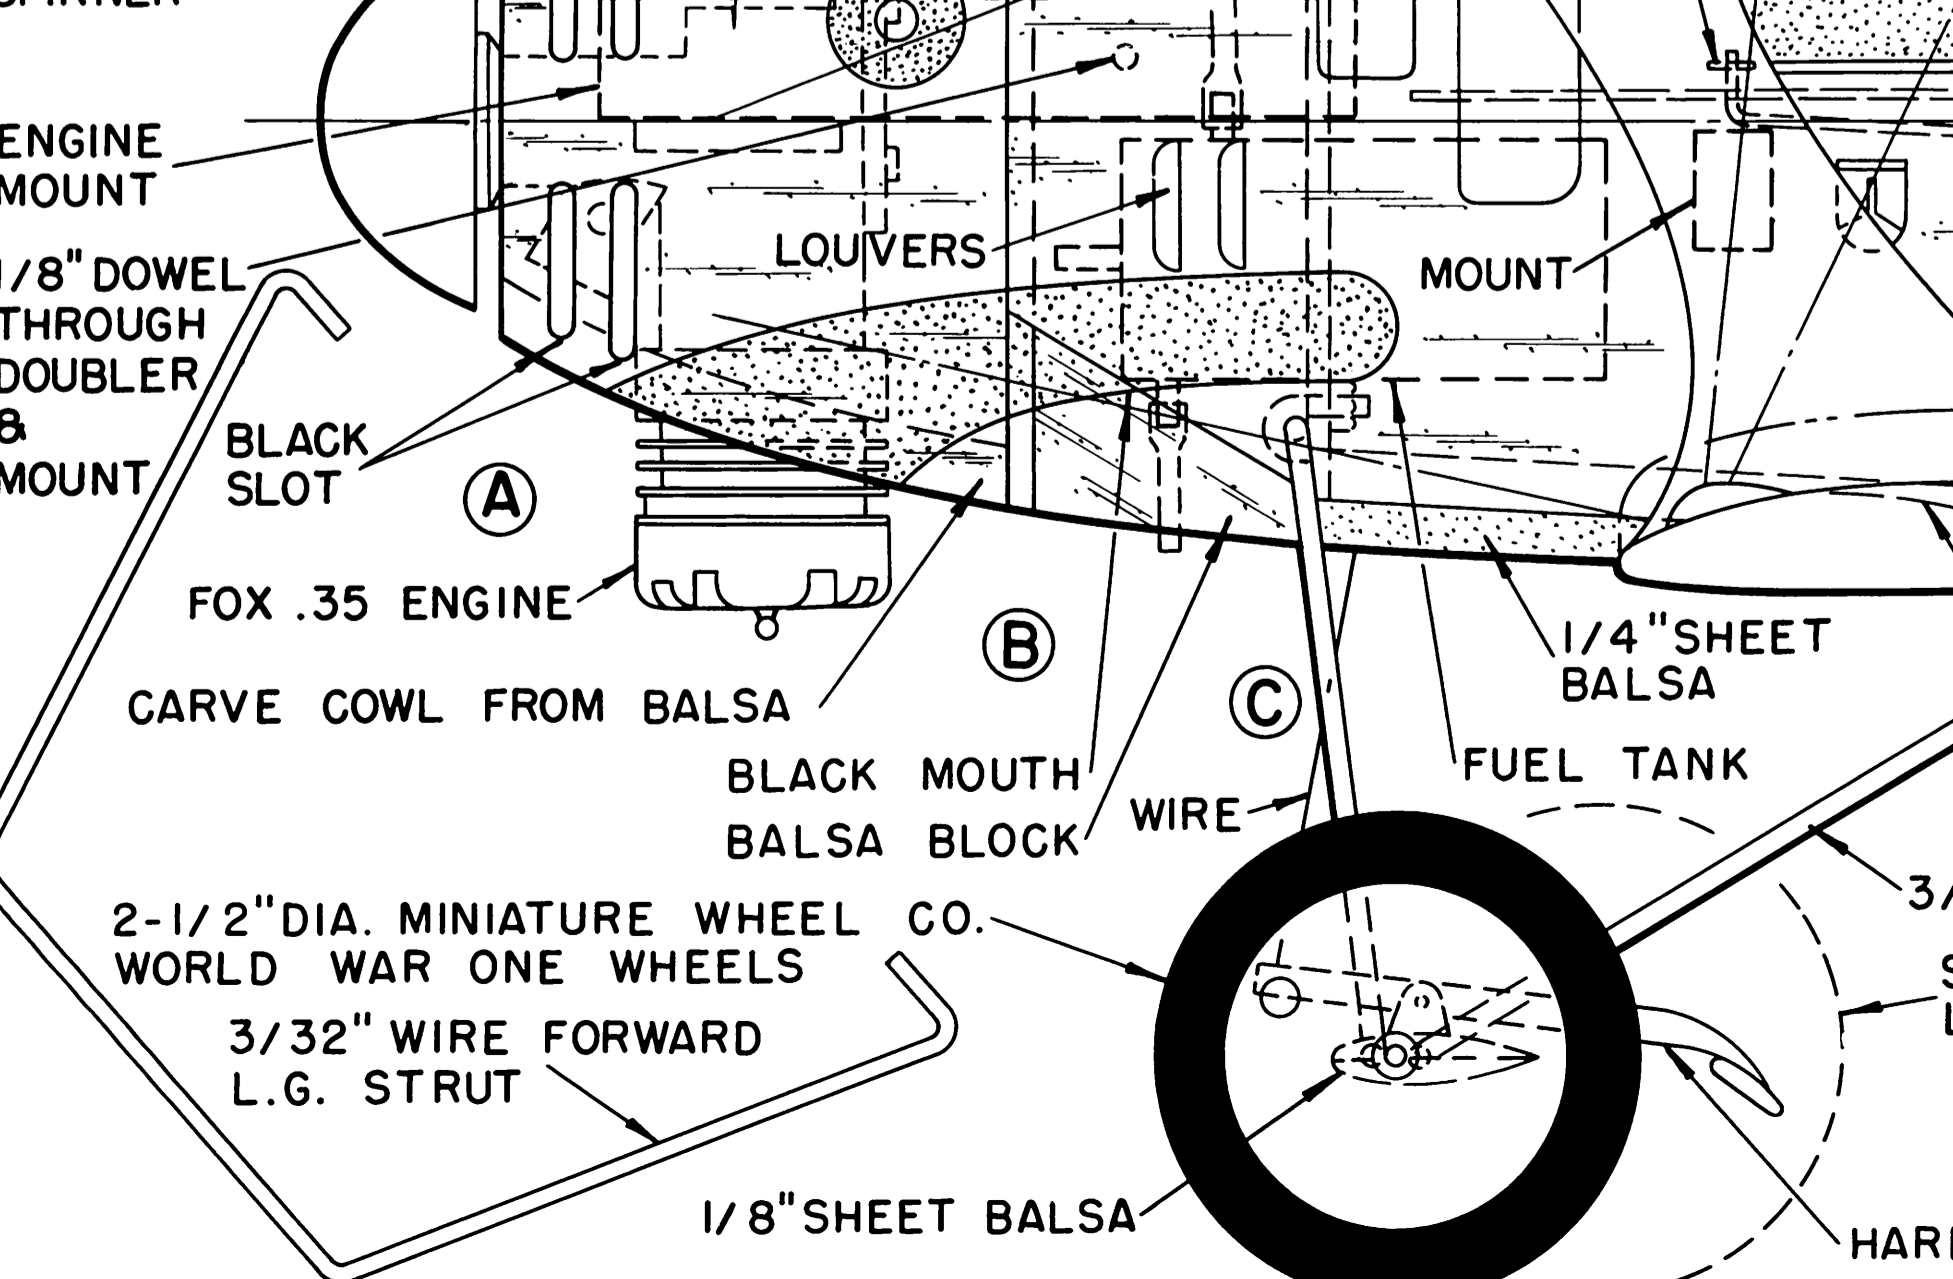

WINGS

AIRFOILS

FUSELAGE TOP

PROFILE

FRONT

ARMAMENT

EMPENNAGE

VON **Schleich** ROLAND C-II
Copyright 1962
The Dorré Mast Publications Inc.

NOTE: BOTH WINGS ARE IDENTICAL

MODEL SCALE IN INCHES
FULL SIZE SCALE IN FEET

GUNS ARE DARK GRAY
ENLARGED EMPENNAGE

1 CUT OUT FOR TEMPLATE

3/32" MUSIC WIRE REAR LANDING GEAR STRUT

UNCARVED SECTION

PANCAKE ENGINE