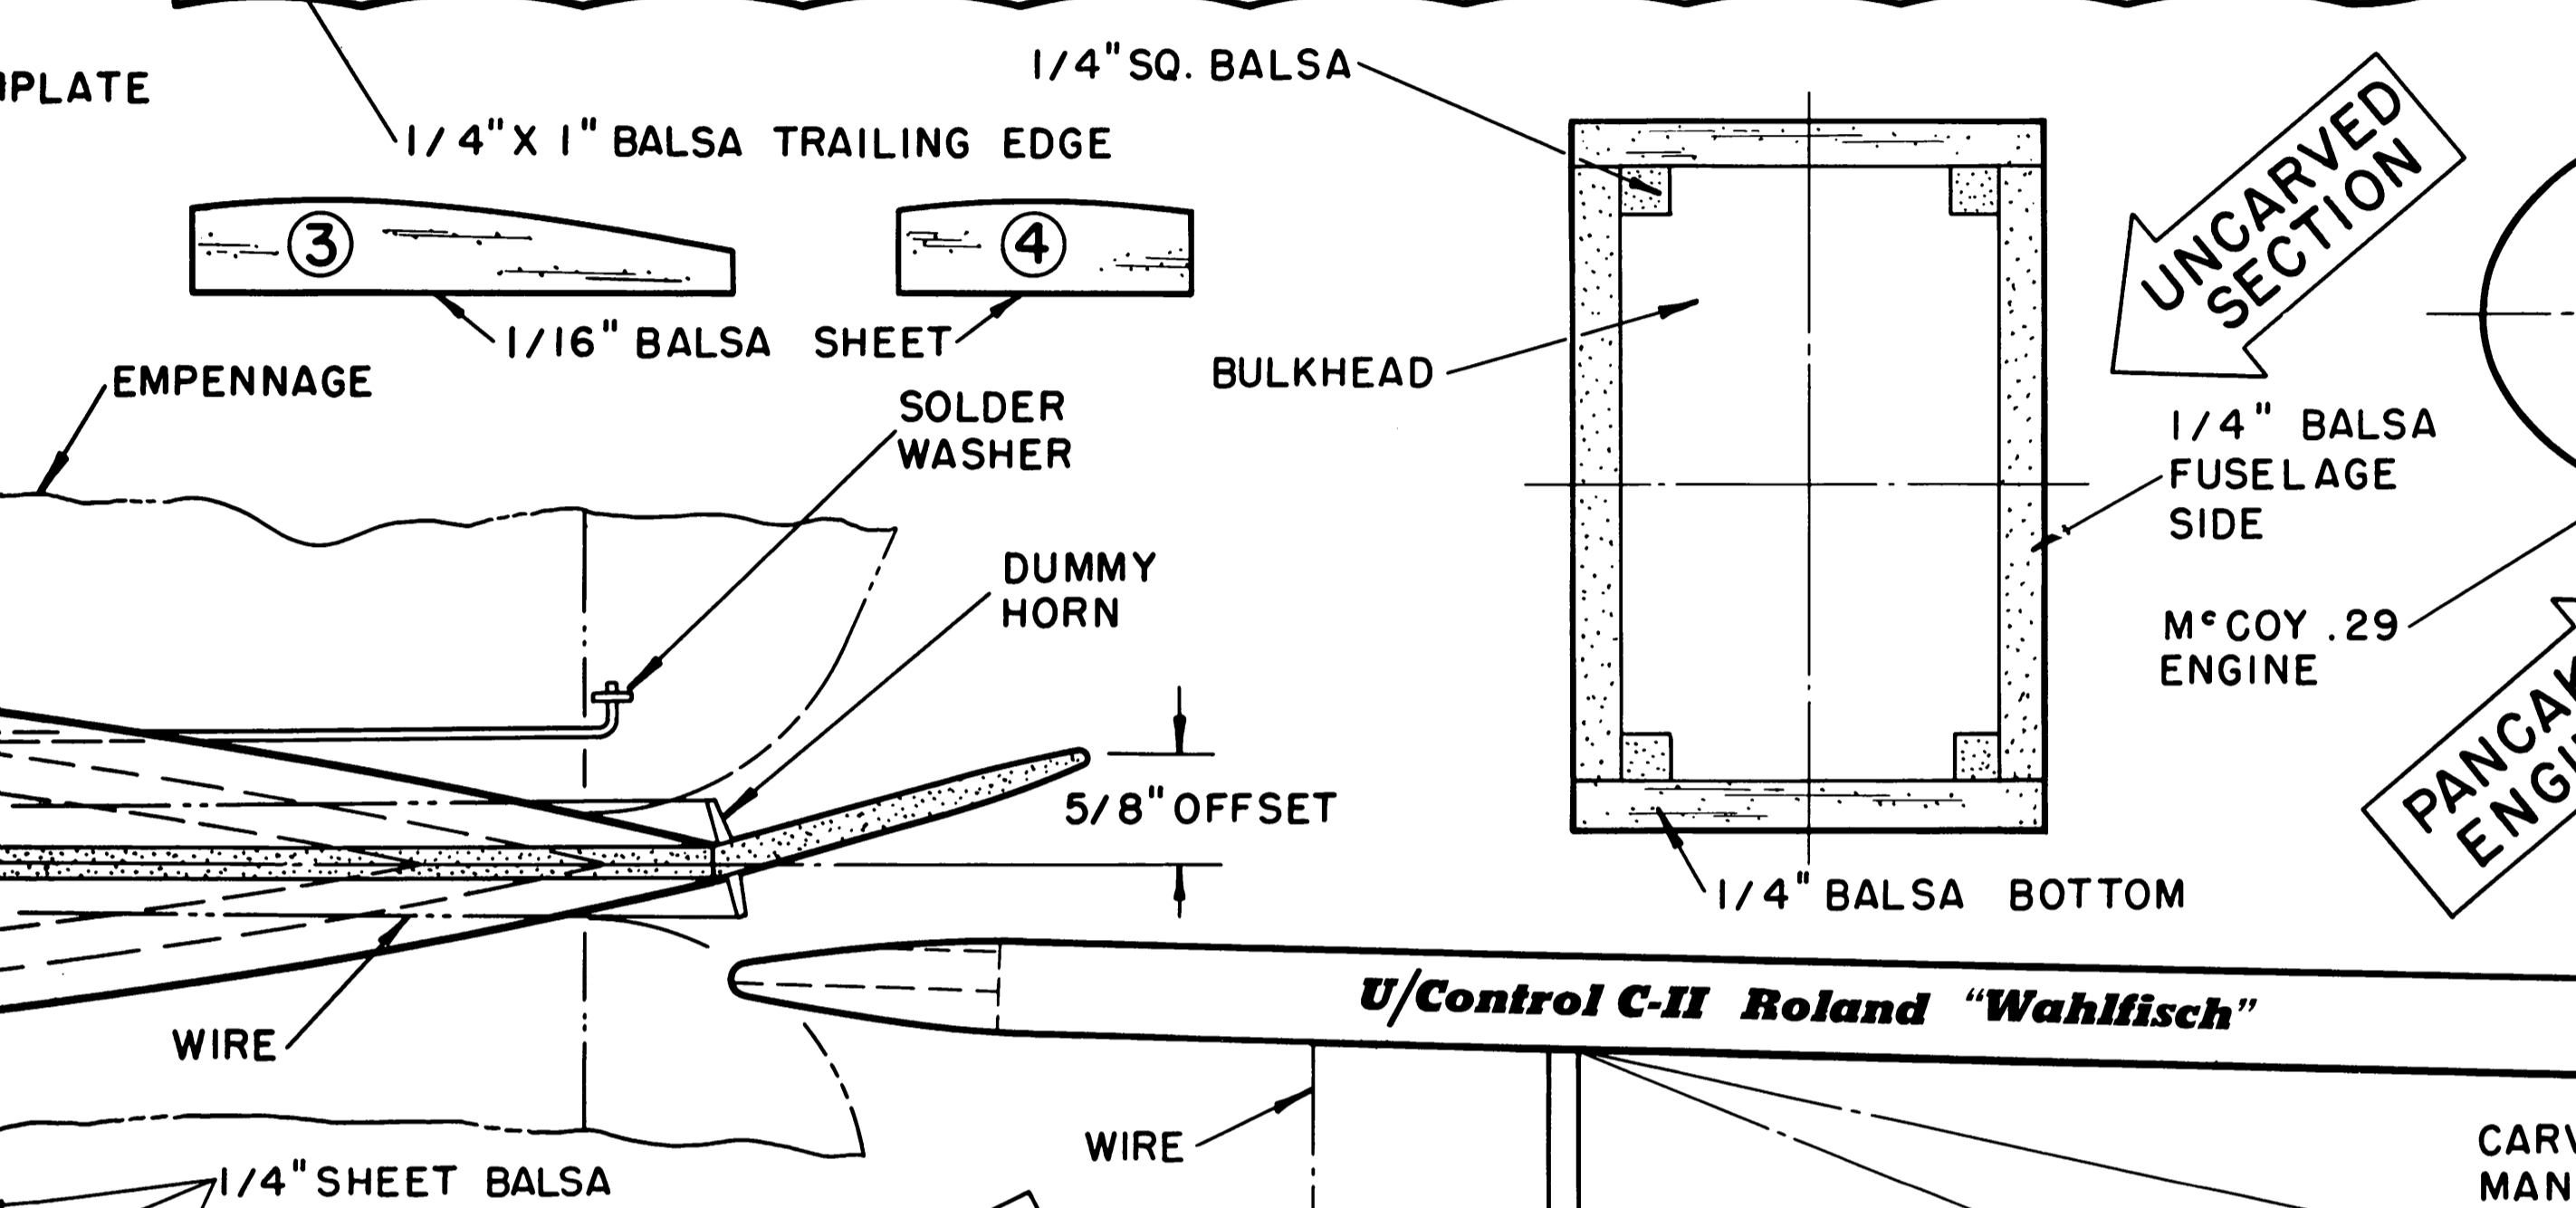

WINGS

AIRFOILS

FUSELAGE TOP

PROFILE

FRONT

ARMAMENT

EMPENNAGE

VON **Schleich** ROLAND C-II
Copyright 1962
The Dorré Mast Publications Inc.

NOTE: BOTH WINGS ARE IDENTICAL

MODEL SCALE IN INCHES
FULL SIZE SCALE IN FEET

GUNS ARE DARK GRAY
ENLARGED EMPENNAGE

1 CUT OUT FOR TEMPLATE

3/32" MUSIC WIRE REAR LANDING GEAR STRUT

UNCARVED SECTION

PANCAKE ENGINE