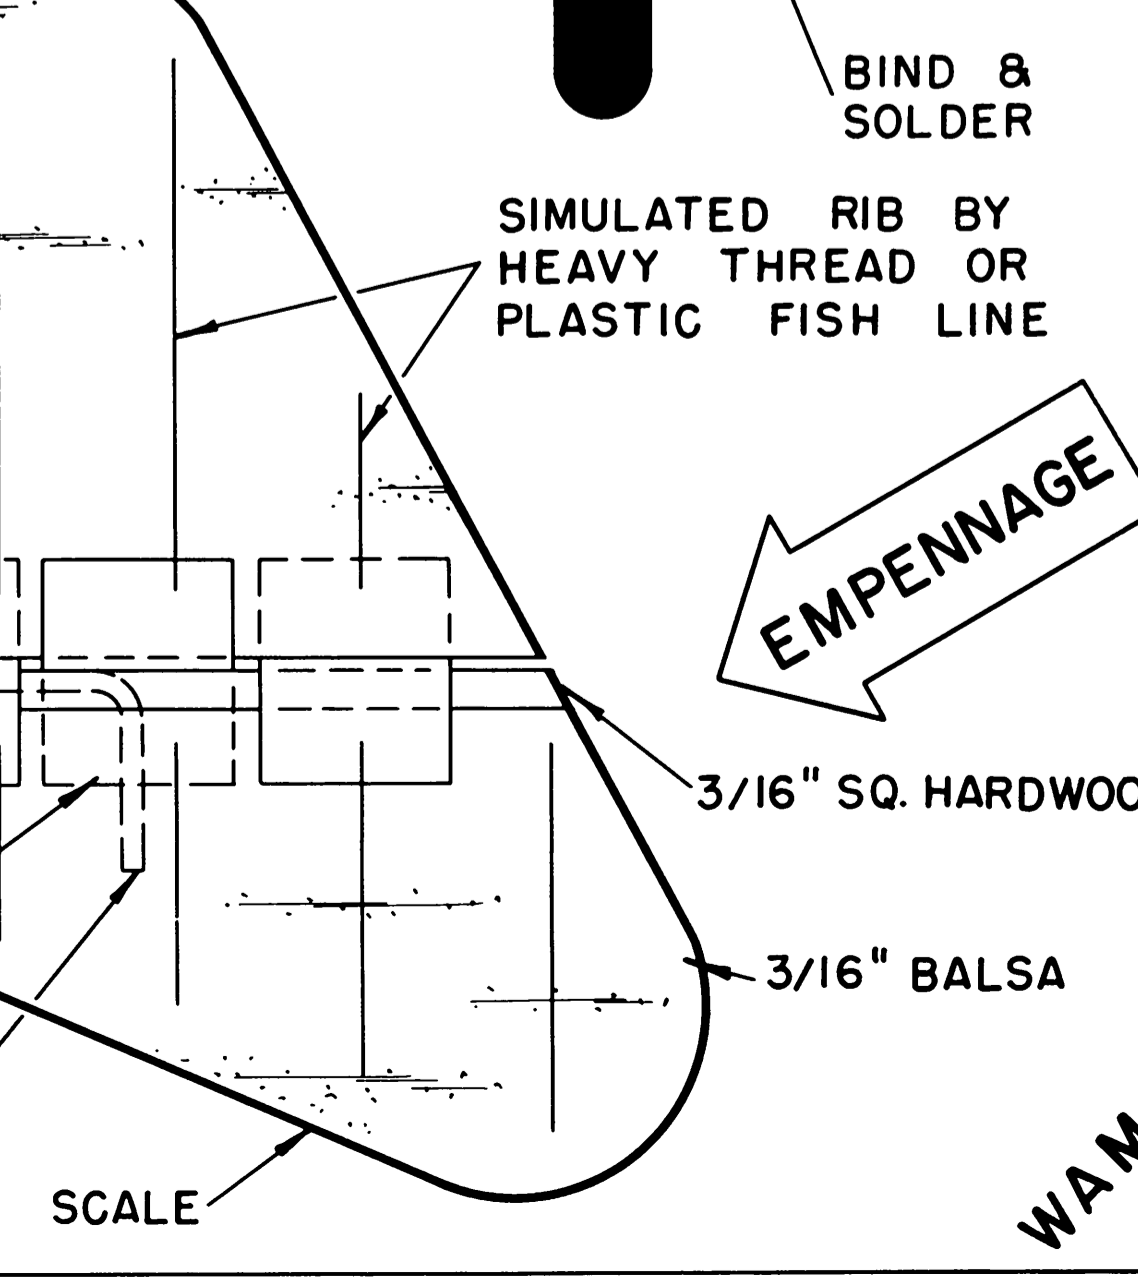

WINGS

AIRFOILS

FUSELAGE TOP

PROFILE

FRONT

ARMAMENT

EMPENNAGE

VON **Schleich** ROLAND C-II
Copyright 1962
The Dorré Mast Publications Inc.

NOTE: BOTH WINGS ARE IDENTICAL

MODEL SCALE IN INCHES
FULL SIZE SCALE IN FEET

GUNS ARE DARK GRAY
ENLARGED EMPENNAGE

1 CUT OUT FOR TEMPLATE

3/32" MUSIC WIRE REAR LANDING GEAR STRUT

UNCARVED SECTION

PANCAKE ENGINE