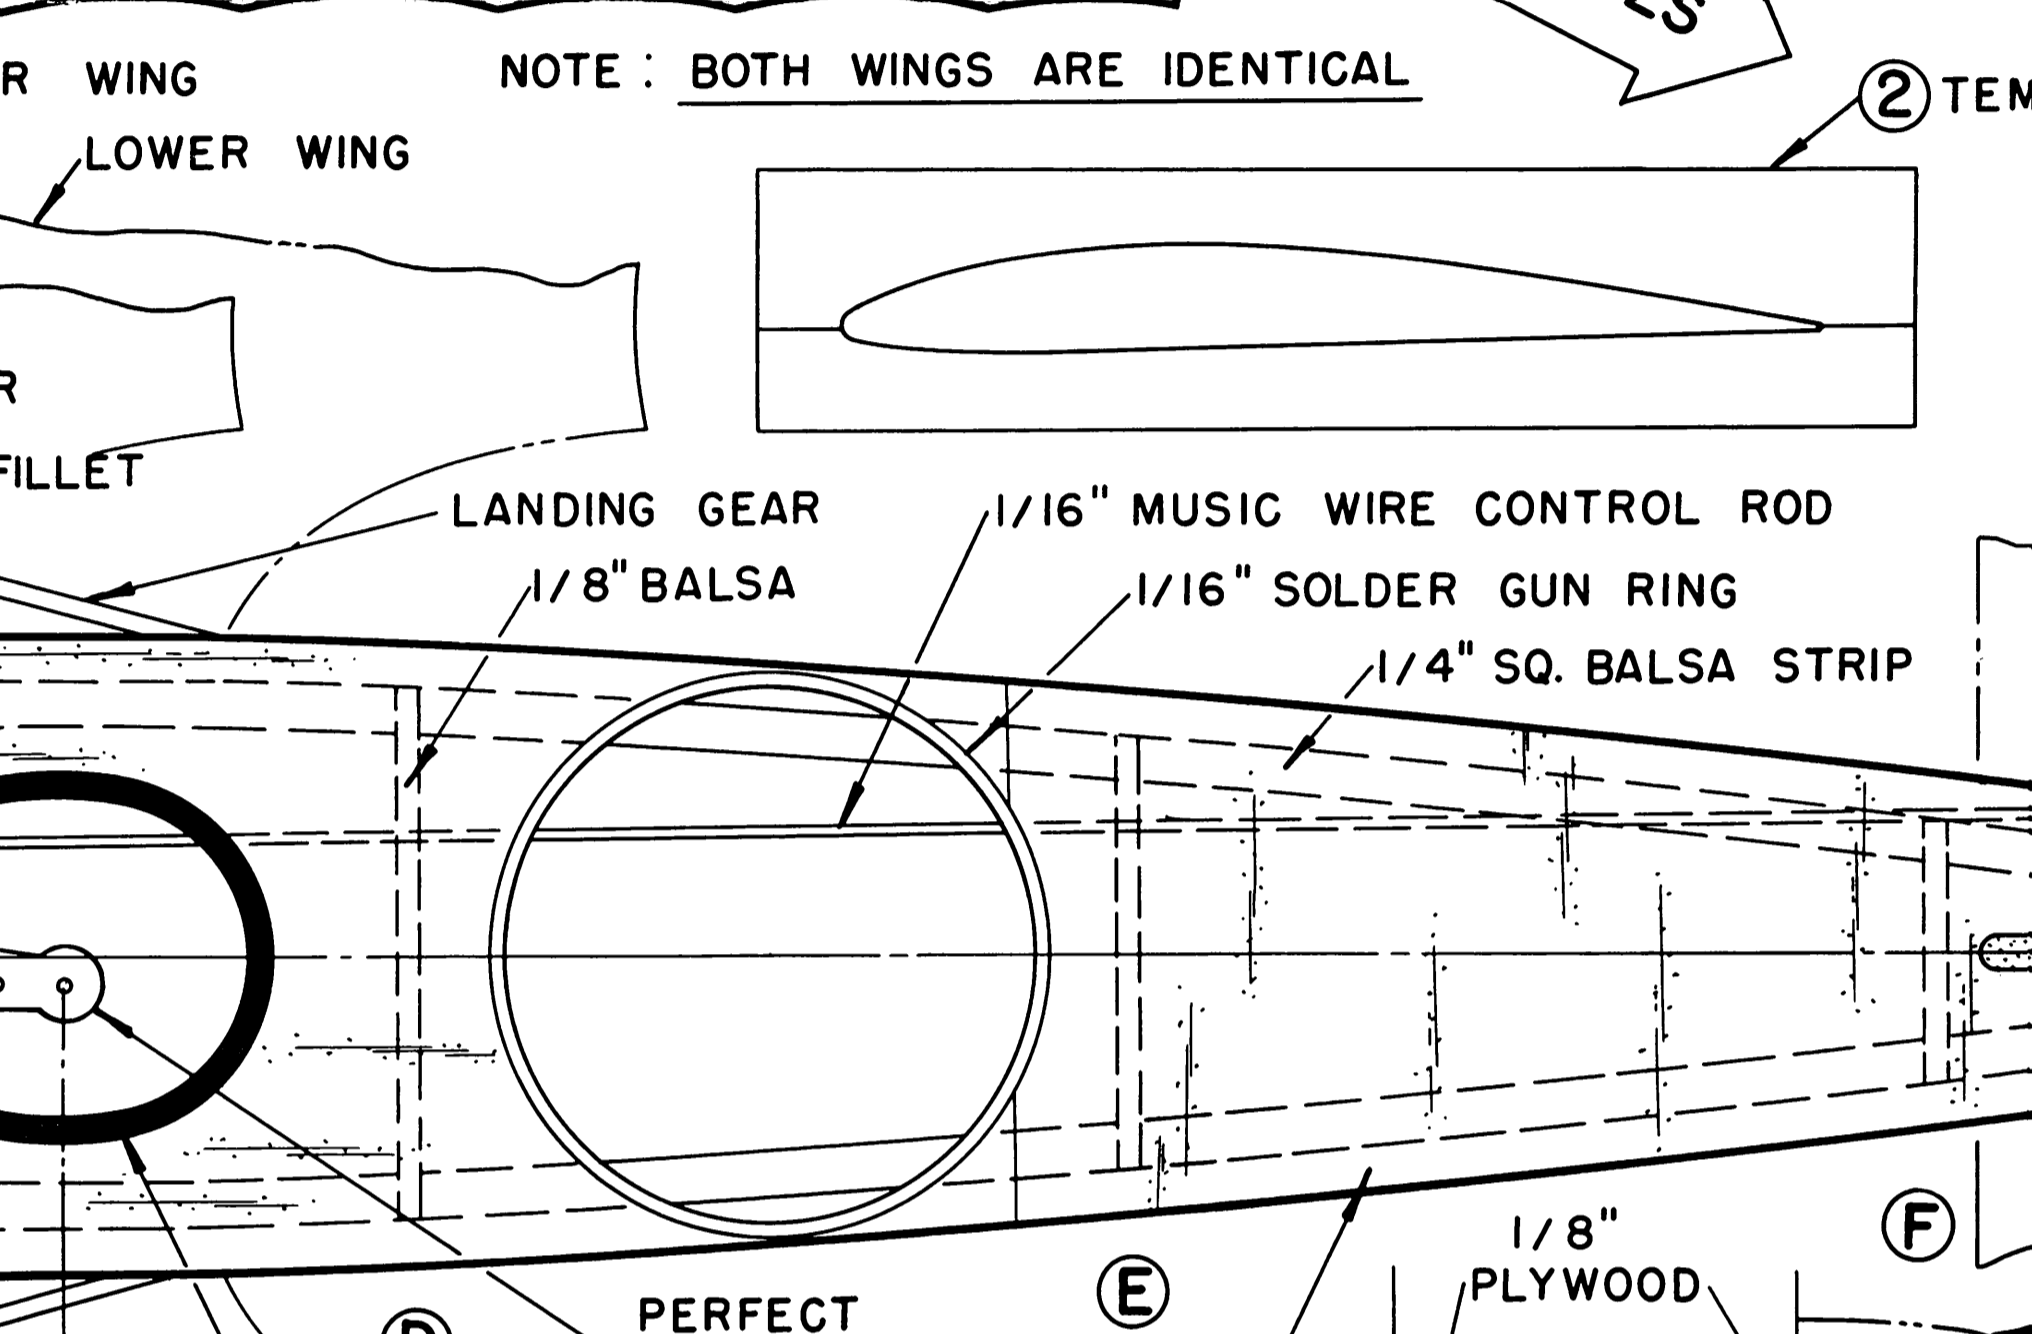

WINGS

AIRFOILS

FUSELAGE TOP

PROFILE

FRONT

ARMAMENT

EMPENNAGE

VON **Schleich** ROLAND C-II
Copyright 1962
The Dorré Mast Publications Inc.

NOTE: BOTH WINGS ARE IDENTICAL

MODEL SCALE IN INCHES
FULL SIZE SCALE IN FEET

GUNS ARE DARK GRAY
ENLARGED EMPENNAGE

1 CUT OUT FOR TEMPLATE

3/32" MUSIC WIRE REAR LANDING GEAR STRUT

UNCARVED SECTION

PANCAKE ENGINE

U/Control C-II Roland "Wahlfisch"

SECTIONS

WAM