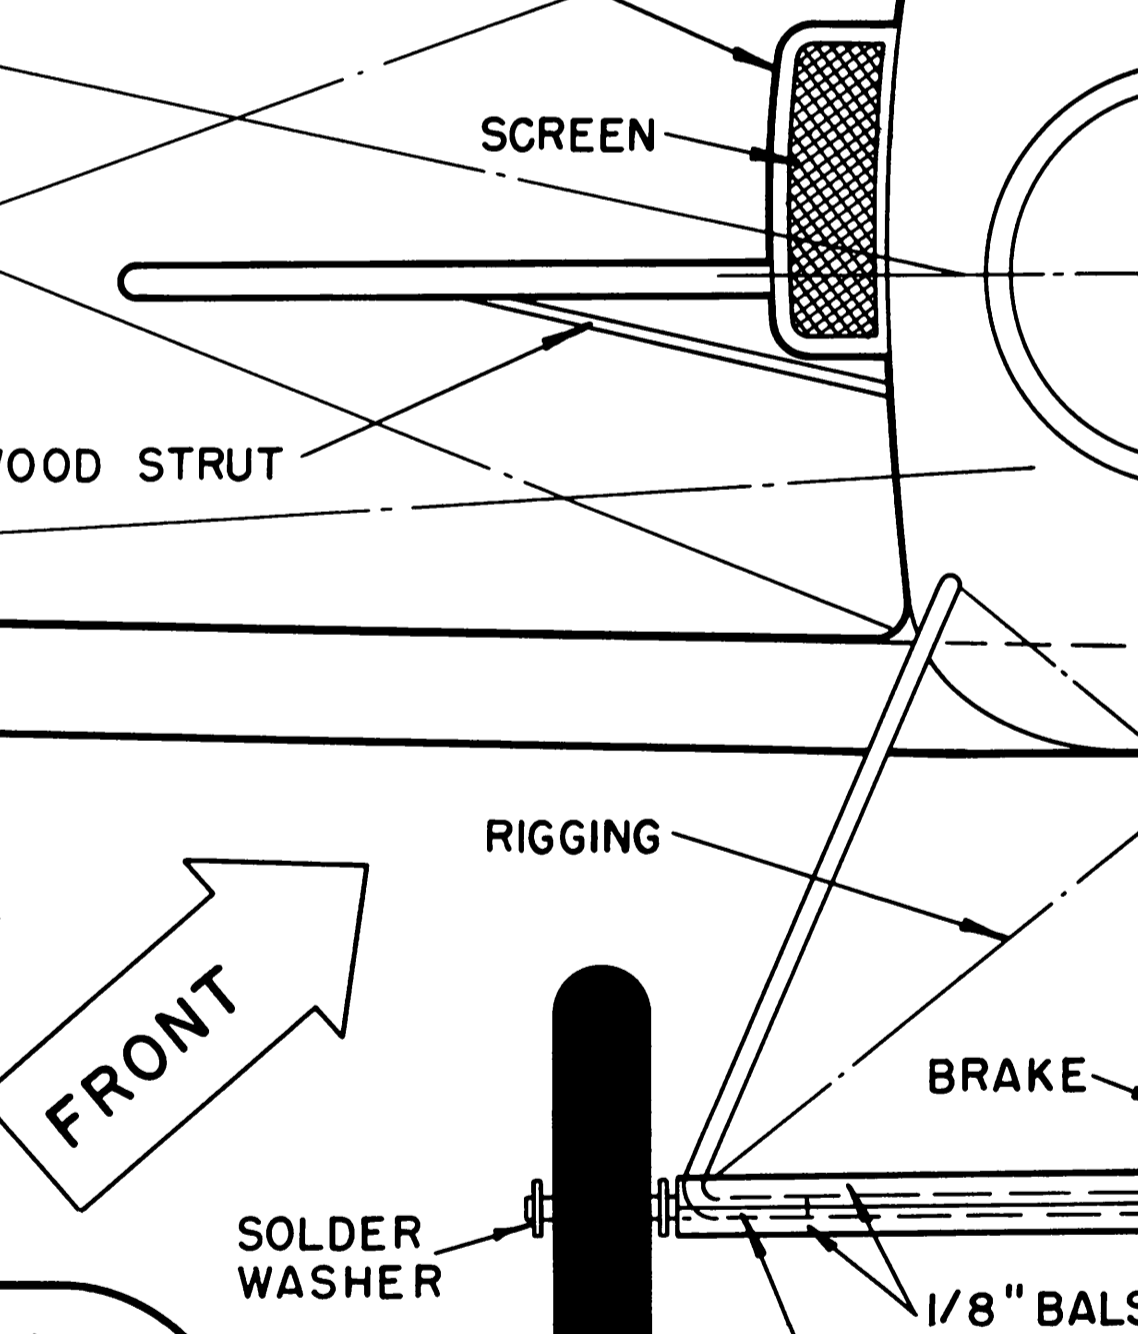

WINGS

AIRFOILS

FUSELAGE TOP

PROFILE

FRONT

ARMAMENT

EMPENNAGE

VON **Schleich** ROLAND C-II
Copyright 1962
The Dorré Mast Publications Inc.

NOTE: BOTH WINGS ARE IDENTICAL

MODEL SCALE IN INCHES
FULL SIZE SCALE IN FEET

GUNS ARE DARK GRAY
ENLARGED EMPENNAGE

1 CUT OUT FOR TEMPLATE

3/32" MUSIC WIRE REAR LANDING GEAR STRUT

UNCARVED SECTION

PANCAKE ENGINE