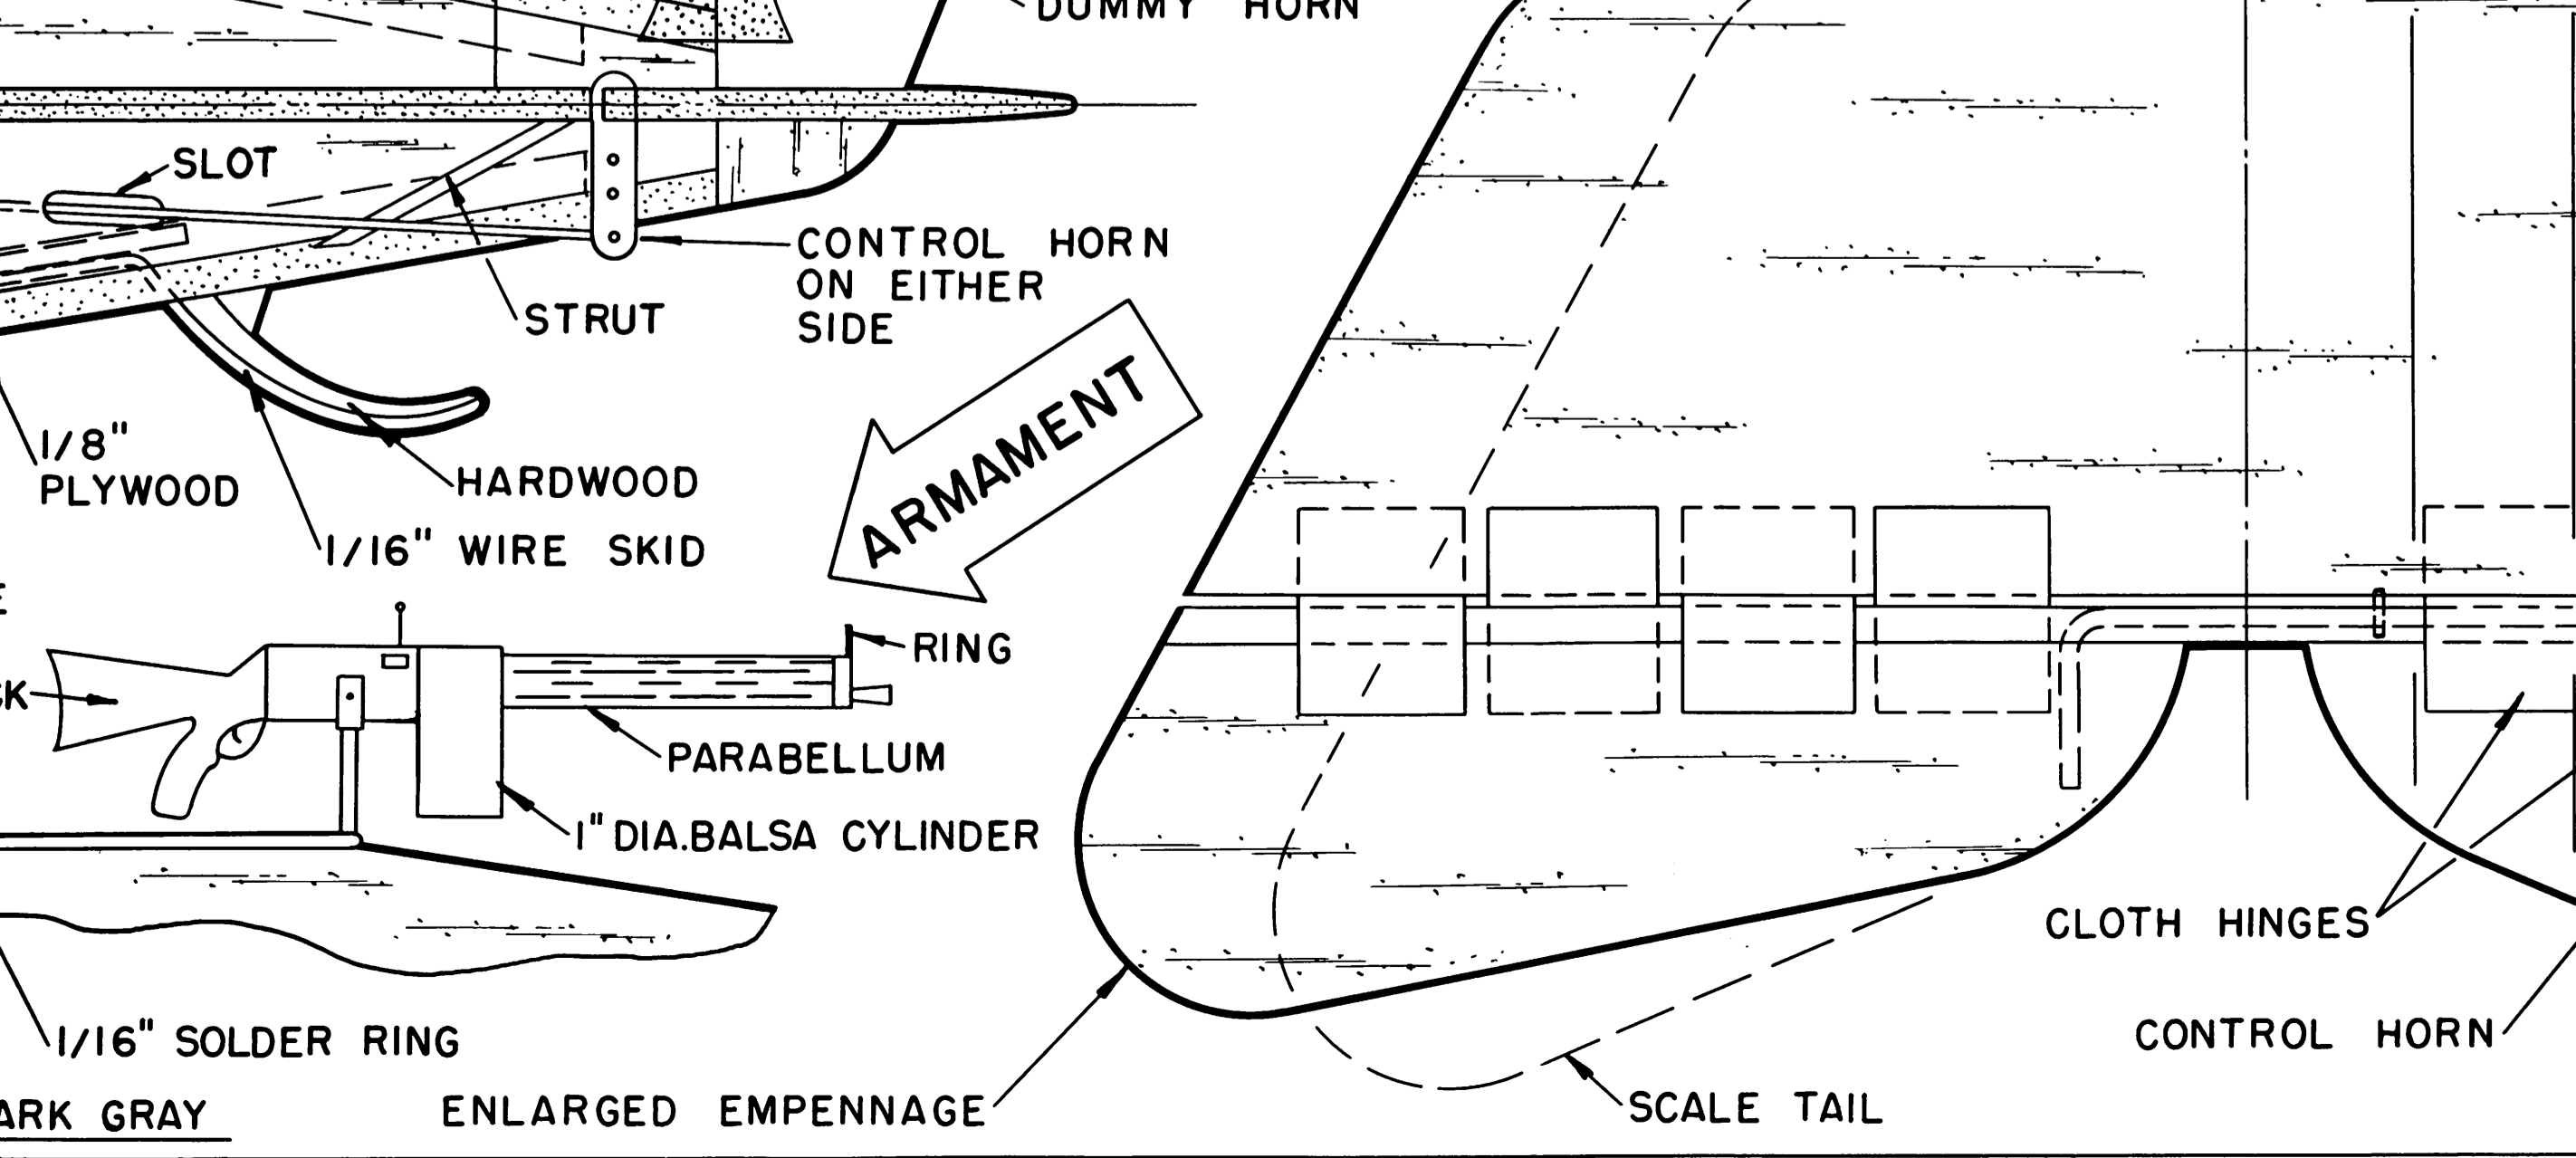

WINGS

AIRFOILS

FUSELAGE TOP

PROFILE

FRONT

ARMAMENT

EMPENNAGE

VON **Schleich** ROLAND C-II
Copyright 1962
The Dorré Mast Publications Inc.

NOTE: BOTH WINGS ARE IDENTICAL

MODEL SCALE IN INCHES
FULL SIZE SCALE IN FEET

GUNS ARE DARK GRAY
ENLARGED EMPENNAGE

1 CUT OUT FOR TEMPLATE

3/32" MUSIC WIRE REAR LANDING GEAR STRUT

UNCARVED SECTION

PANCAKE ENGINE